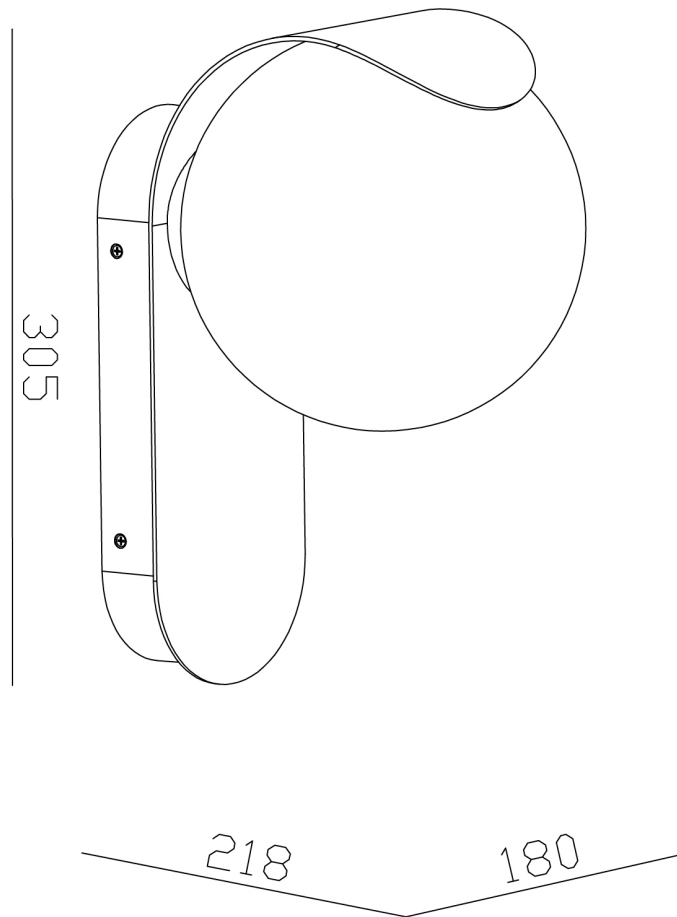

Nordlux - Dalius - 2418271003 - Black Opal IP44 Outdoor Wall Light

CONTACT