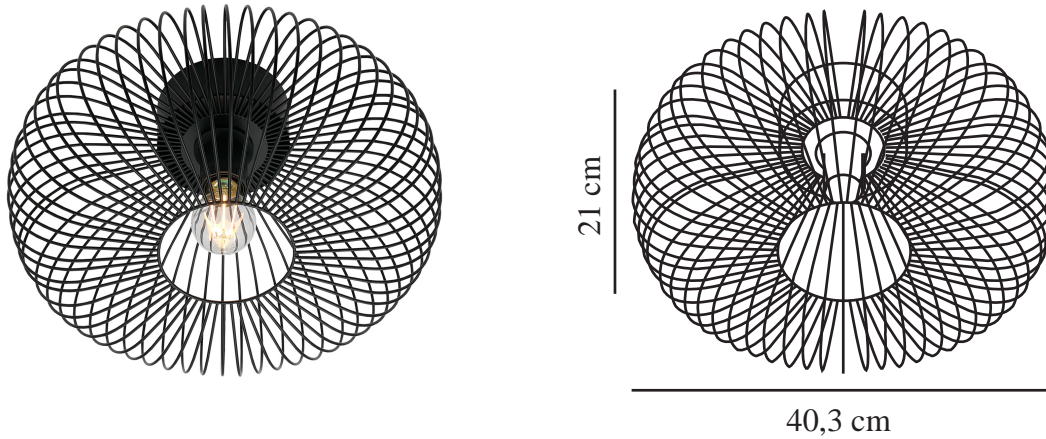

BERONI | CEILING LIGHT | BLACK

2412336003

nordlux®

Voltage (V): 220-240 Volt

IP degree: IP20

Maximum bulb wattage (W): 40

Class (Class 1, Class 2, Class 3):

Class 2 (Double isolated)

Socket type: E27

Parallel connection: False

Primary material: Metal

Secondary material:

Polycarbonate

Colour: Black

Height (cm): 21

Width (cm): 40.3

Shade Diameter (cm): 40.3

Length (cm): 40.3

EAN: 5704924018473

TUN: 2378784

Item Number: 2412336003

Pcs Per Master Carton: 3

Sales Box Height (cm): 22

Sales Box Width(cm): 41

Sales Box Depth (cm): 41

Sales Box Volume m³ : 0.037

Product net weight (kg): 1.75

- Minimalist, yet industrial design.
- Create your own design expression with a decorative bulb

The Beroni ceiling light has a distinct and minimalist design that creates a fascinating light and shadow play. The curved metal wires create an open and airy look, where you can create your own design expression by adding a decorative bulb.