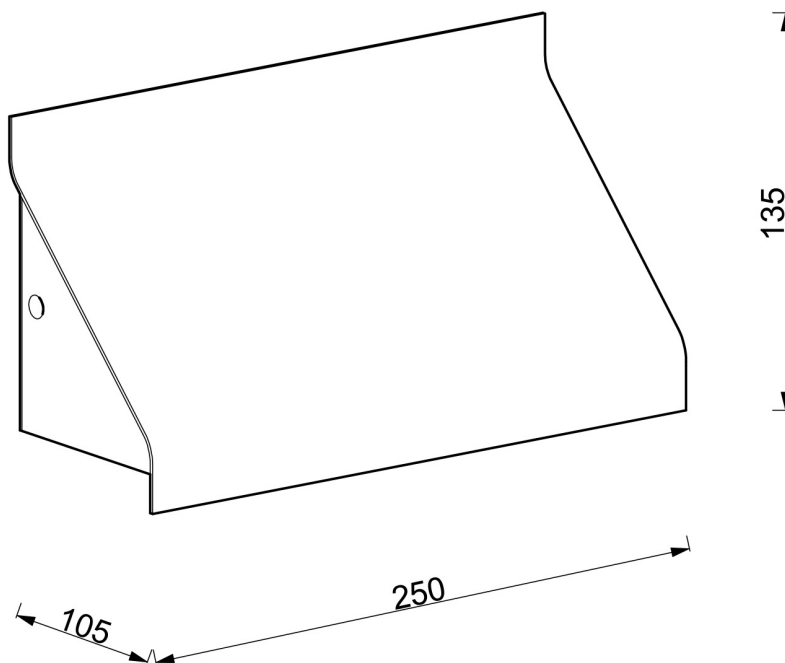

Nordlux - Tadas - 2418171003 - Black Glass IP54 Outdoor Wall Washer Light

CONTACT