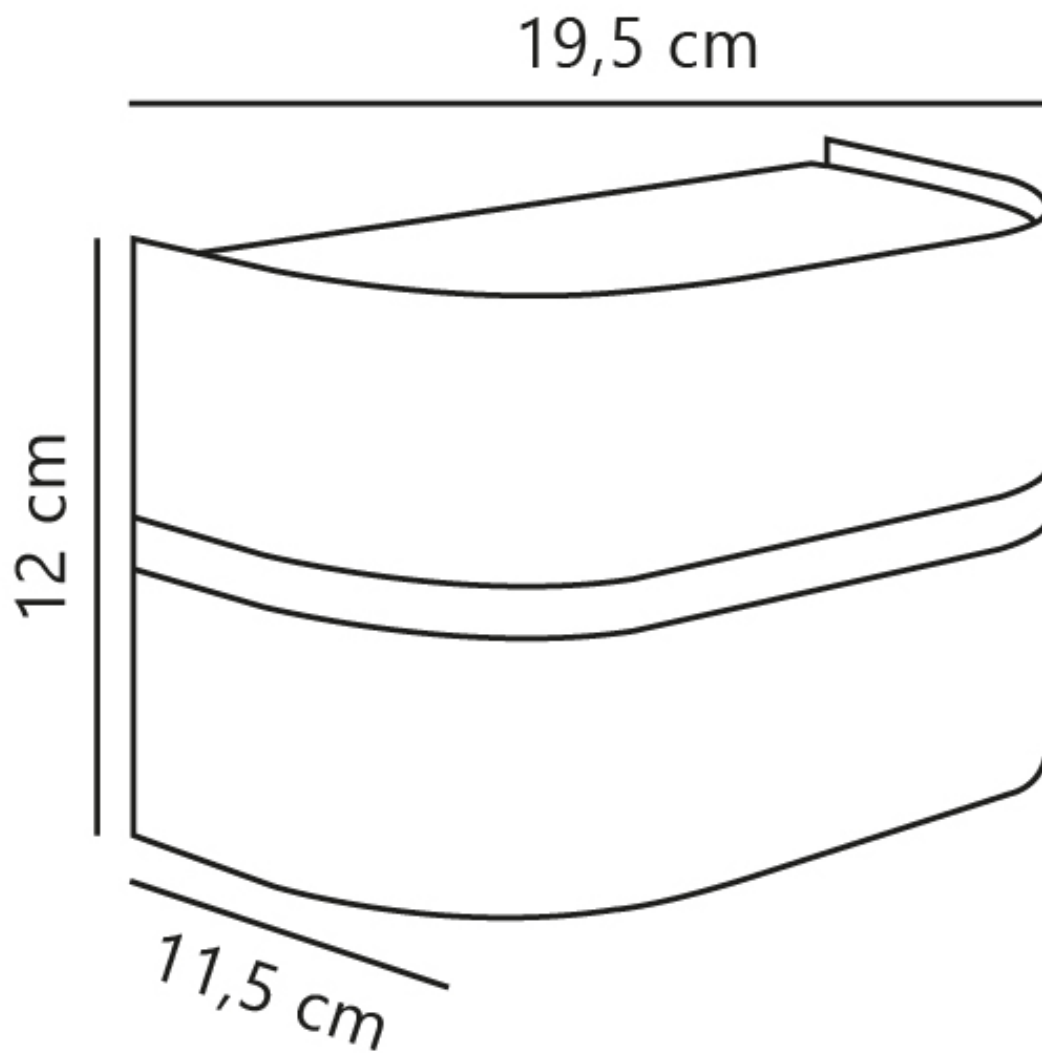

Nordlux - Sibelis - 2418311050 - Anthracite IP44 Outdoor Wall Washer Light

CONTACT