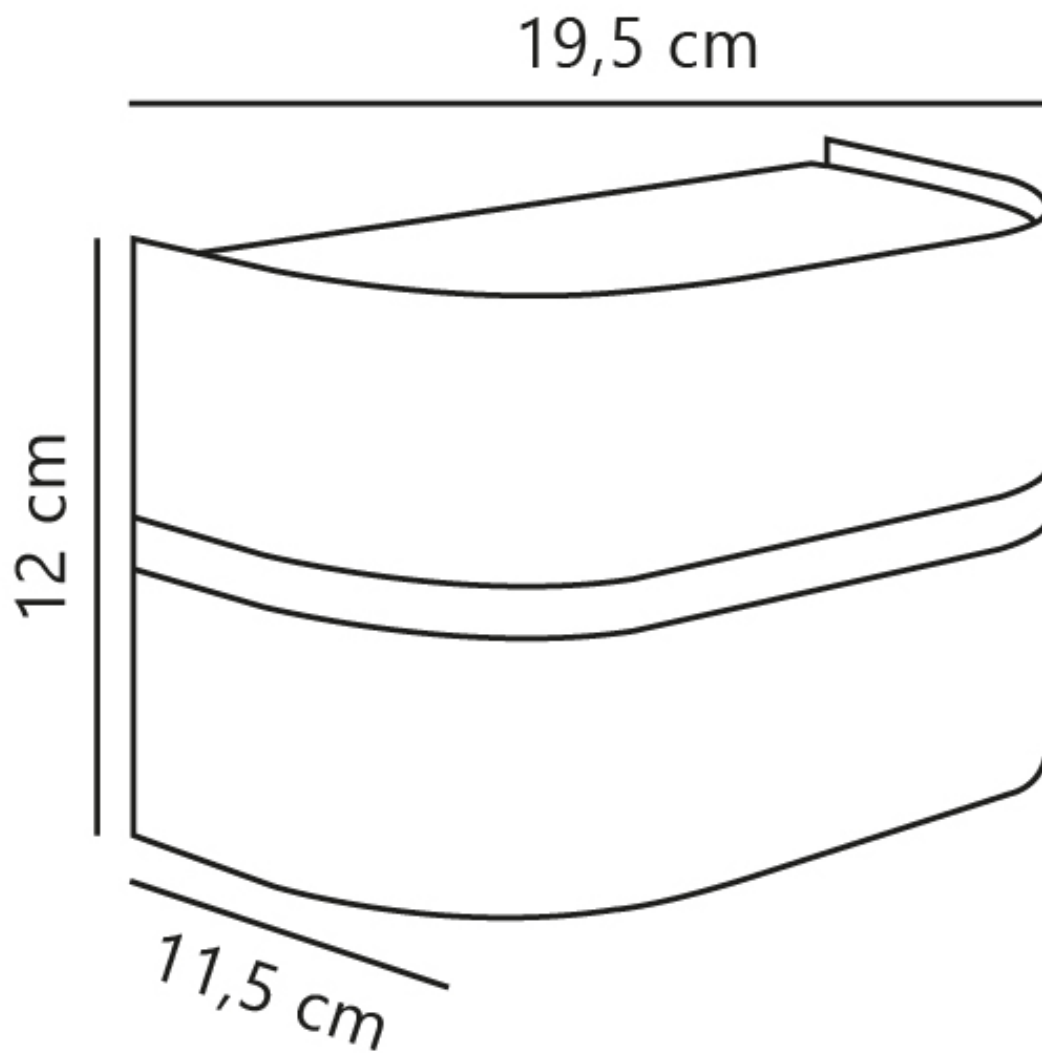

Nordlux - Sibelis - 2418311061 - Bronze IP44 Outdoor Wall Washer Light

CONTACT