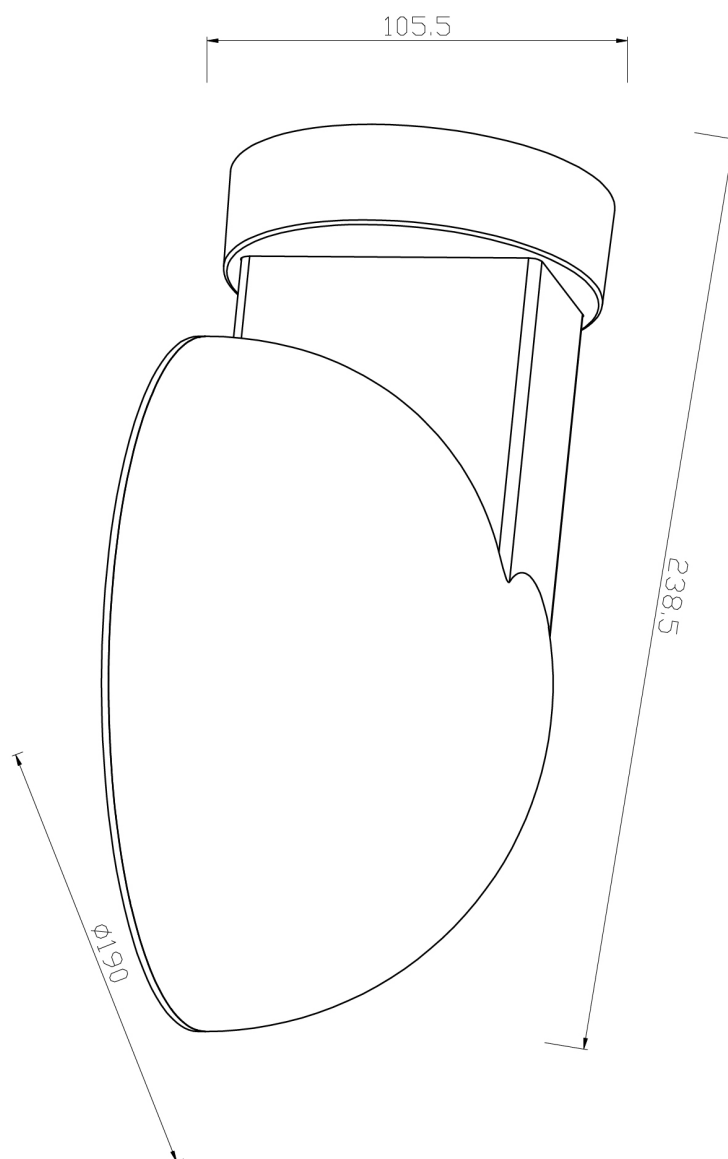

Nordlux - Clarso - 2418211003 - Black IP44 Outdoor Wall Washer Light

CONTACT