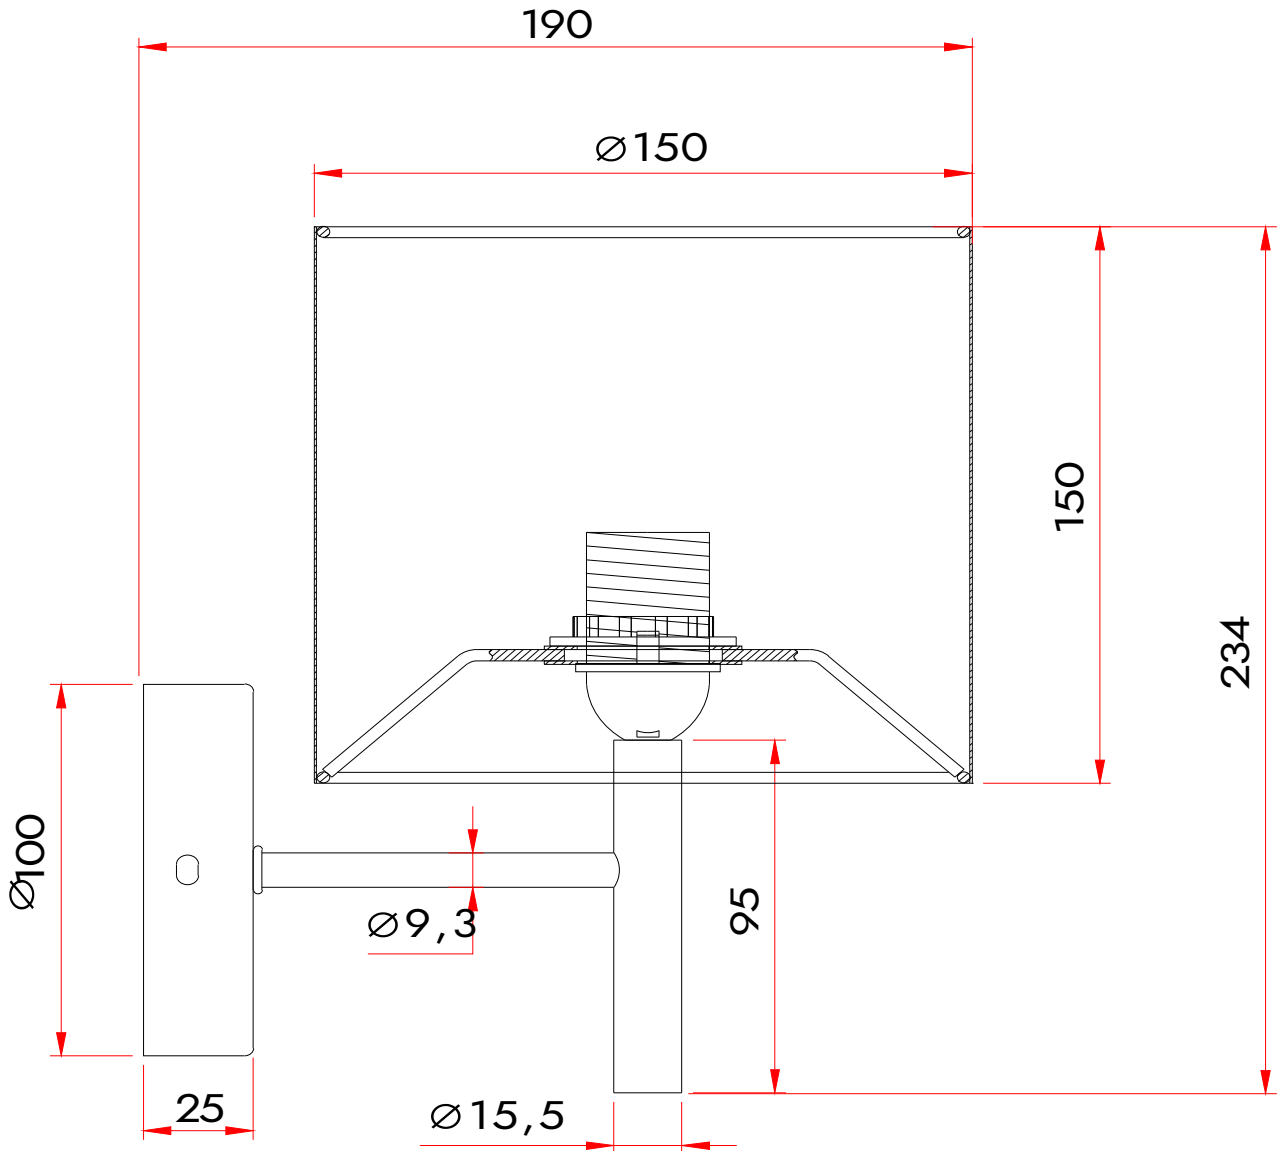

CERTIFICATION

CONTACT

www.firstchoicelighting.co.uk

info@firstchoicelighting.co.uk