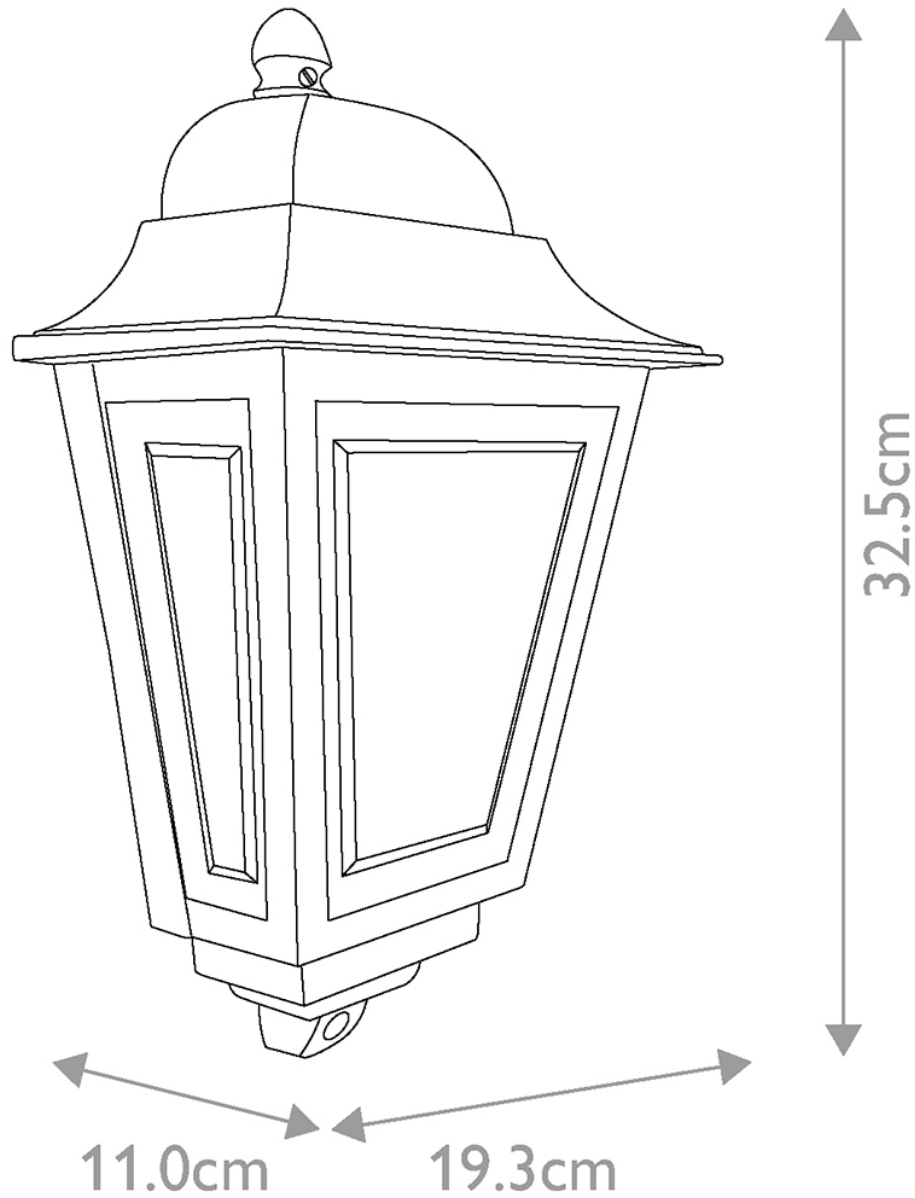

Elstead Lighting - Deco Lane - DECO-LANE7-BLACK - Black Clear IP44 Outdoor Half Lantern Wall Light

CONTACT