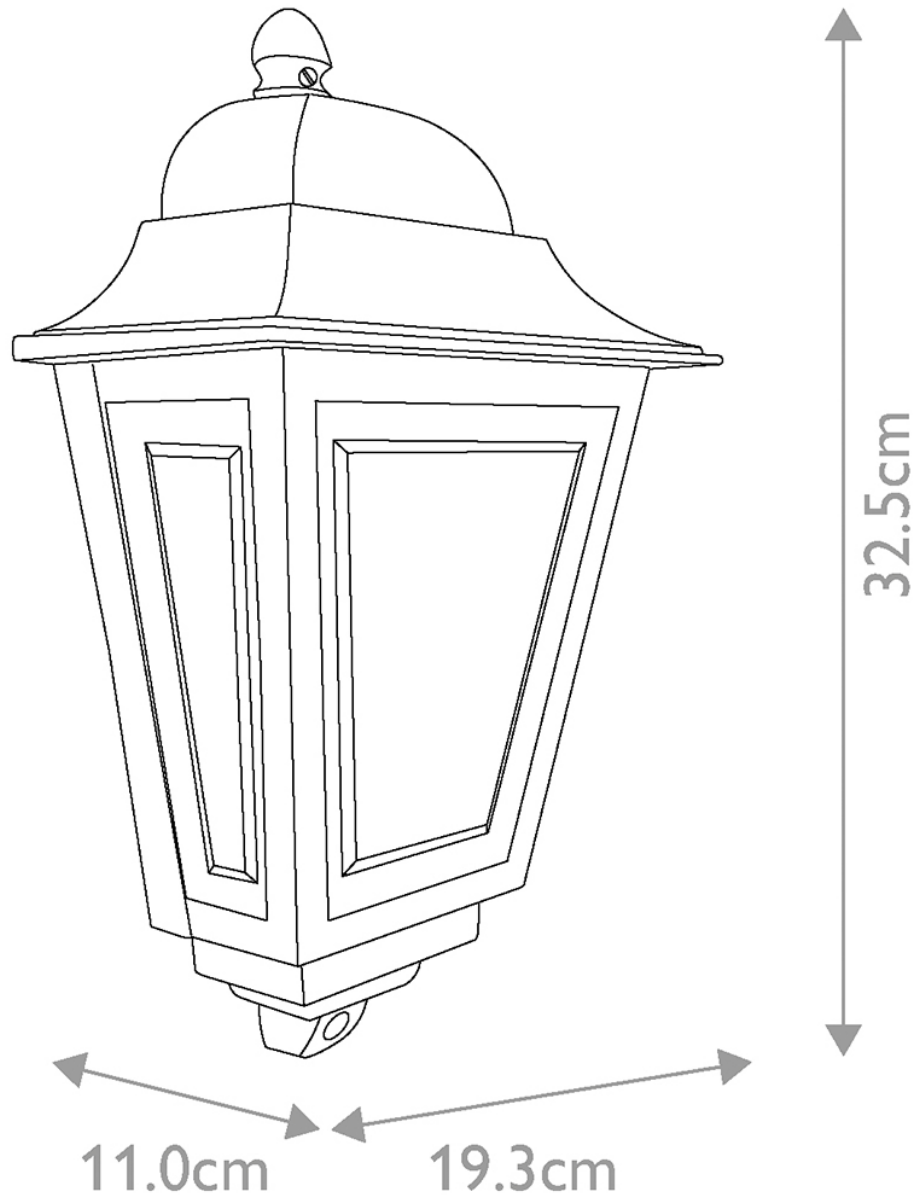

Elstead Lighting - Deco Lane - DECO-LANE7-BRONZE - Bronze Clear IP44 Outdoor Half Lantern Wall Light

**CONTACT**