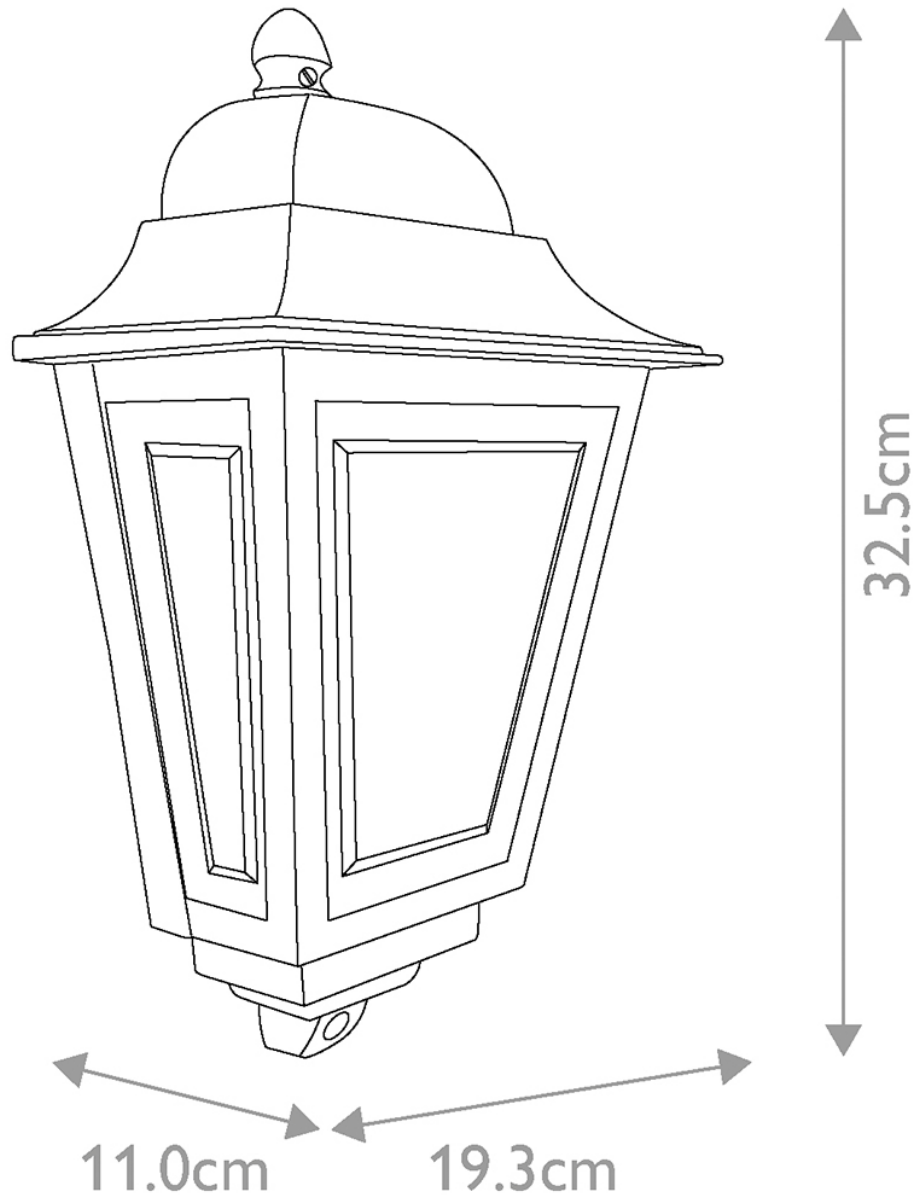

Elstead Lighting - Deco Lane - DECO-LANE7-CREAM - Cream Clear IP44 Outdoor Half Lantern Wall Light

CONTACT