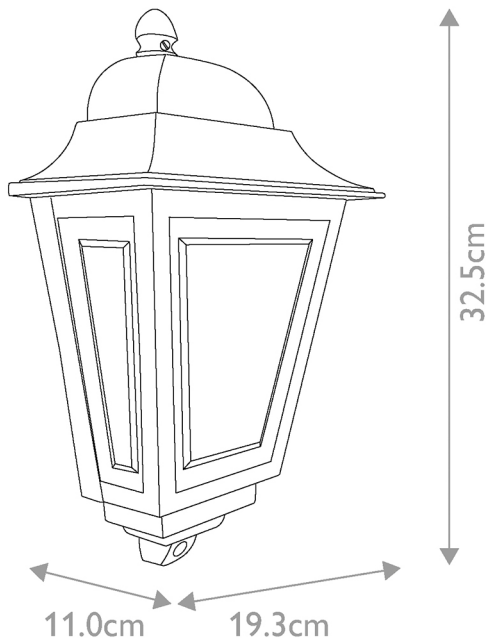

SPECIFICATION

- Ingress protection: IP44
- Class: Class I - Single Insulated, Earthed
- Voltage: 240V