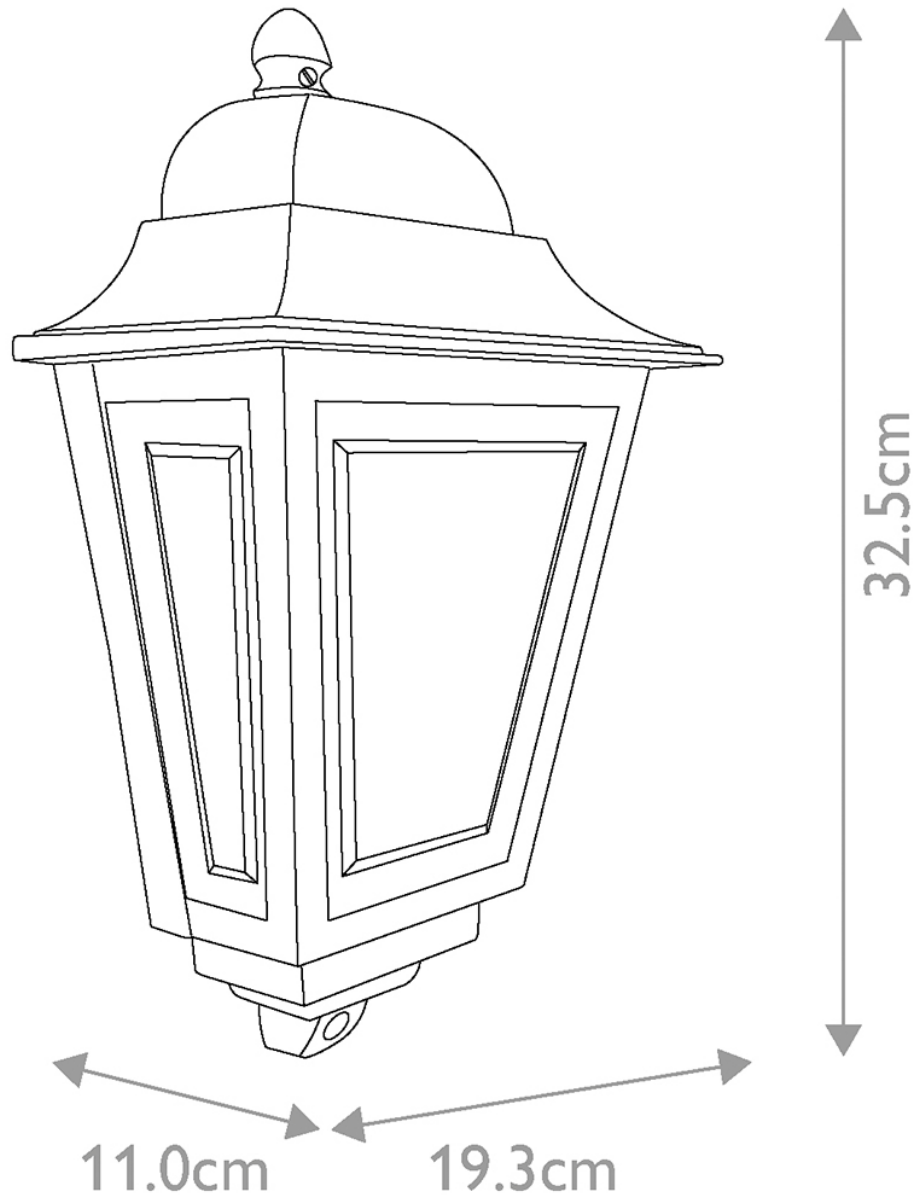

Elstead Lighting - Deco Lane - DECO-LANE7-GREEN - Green Clear IP44 Outdoor Half Lantern Wall Light

CONTACT