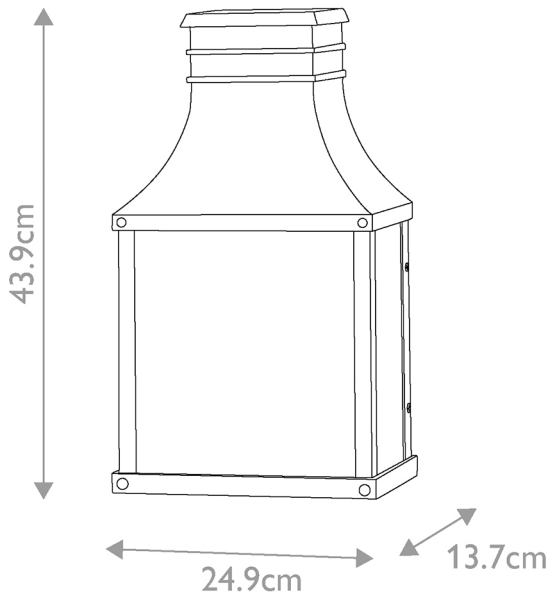

SPECIFICATION

- Ingress protection: IP44
- Class: Class I - Single Insulated, Earthed
- Voltage: 240V