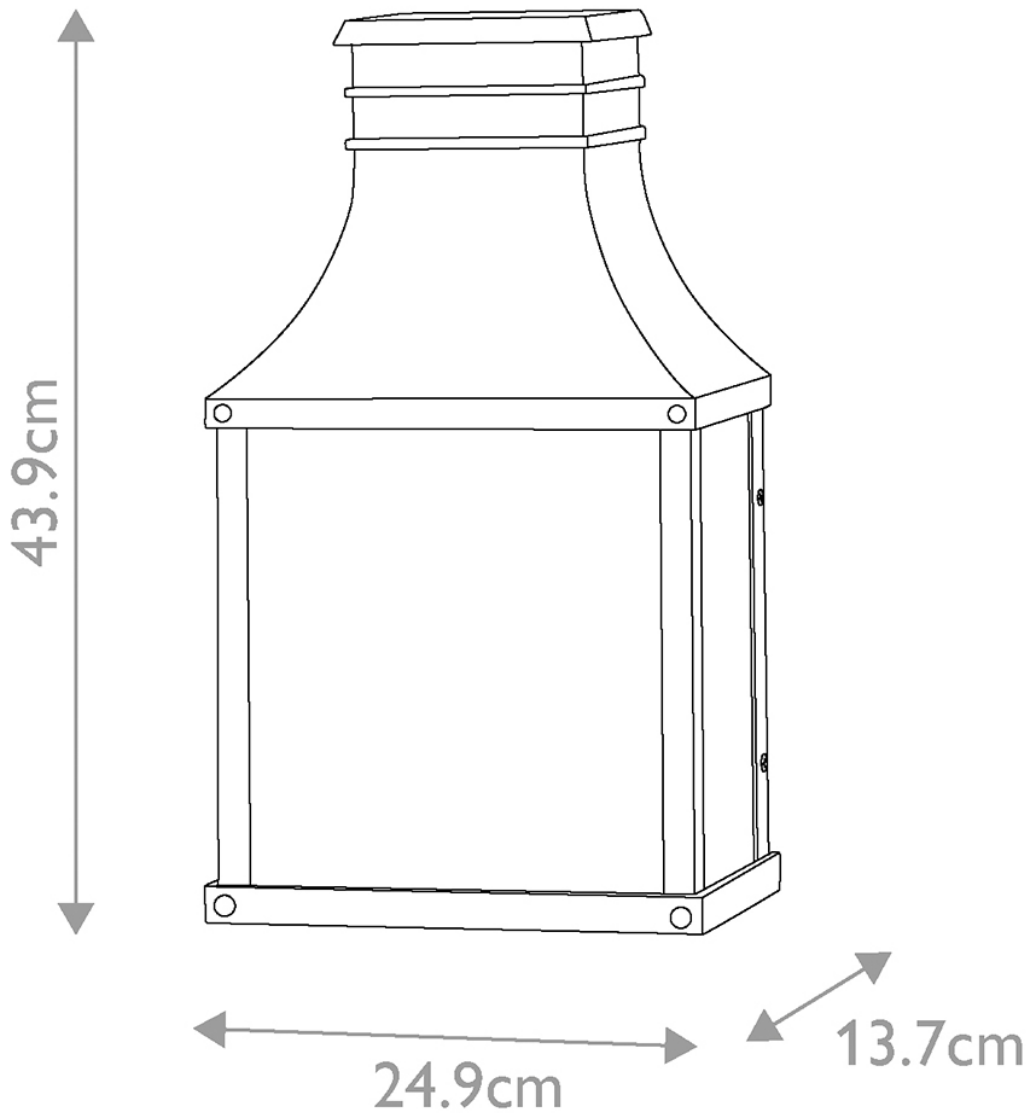

Hinkley Lighting - Beacon Hill - HK-BEACON-HILL7-MB - Black Clear Seeded Glass 2 Light IP44 Outdoor Half Lantern Wall