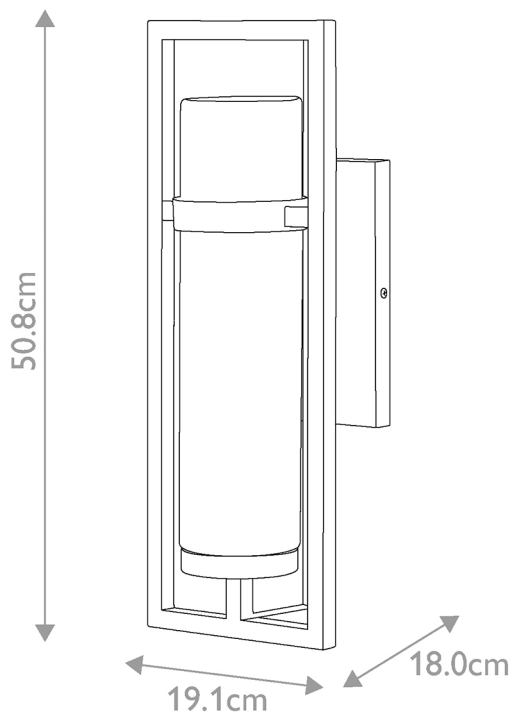

Hinkley Lighting - Cordillera - HK-CORDILLERA-M-BK - Black Clear Seeded Glass IP44 Outdoor Wall Light

REFERENCE

- SKU: FCL-26071
- Supplier SKU: HK-CORDILLERA-M-BK
- Barcode: 5024005012108

DESCRIPTION

Chic and contemporary, Cordillera hits the mark. Its tubular glass is surrounded by a sleek, slim frame conveying the ultimate look for modern styling. Available in a striking Black or Burnished Bronze finish, Cordillera is a seamless addition to all outdoor and interior styles.

CATEGORY

- Brand: Hinkley Lighting
- Family: Cordillera
- Category: Outdoor Lighting / Wall / Decorative

APPEARANCE

- Base: Black Paint
- Shade: Clear Seeded Glass

DIMENSION

- Height: 508mm
- Width: 191mm
- Depth: 180mm
- Weight: 2.9kg

LIGHT SOURCE

- Lamp included: No
- Lamp detail: 60W Max E27 ES (required)
- Dimmable
- Energy class: Not applicable
- Switch: No

SPECIFICATION

- Ingress protection: IP44
- Class: Class I - Single Insulated, Earthed
- Voltage: 240V