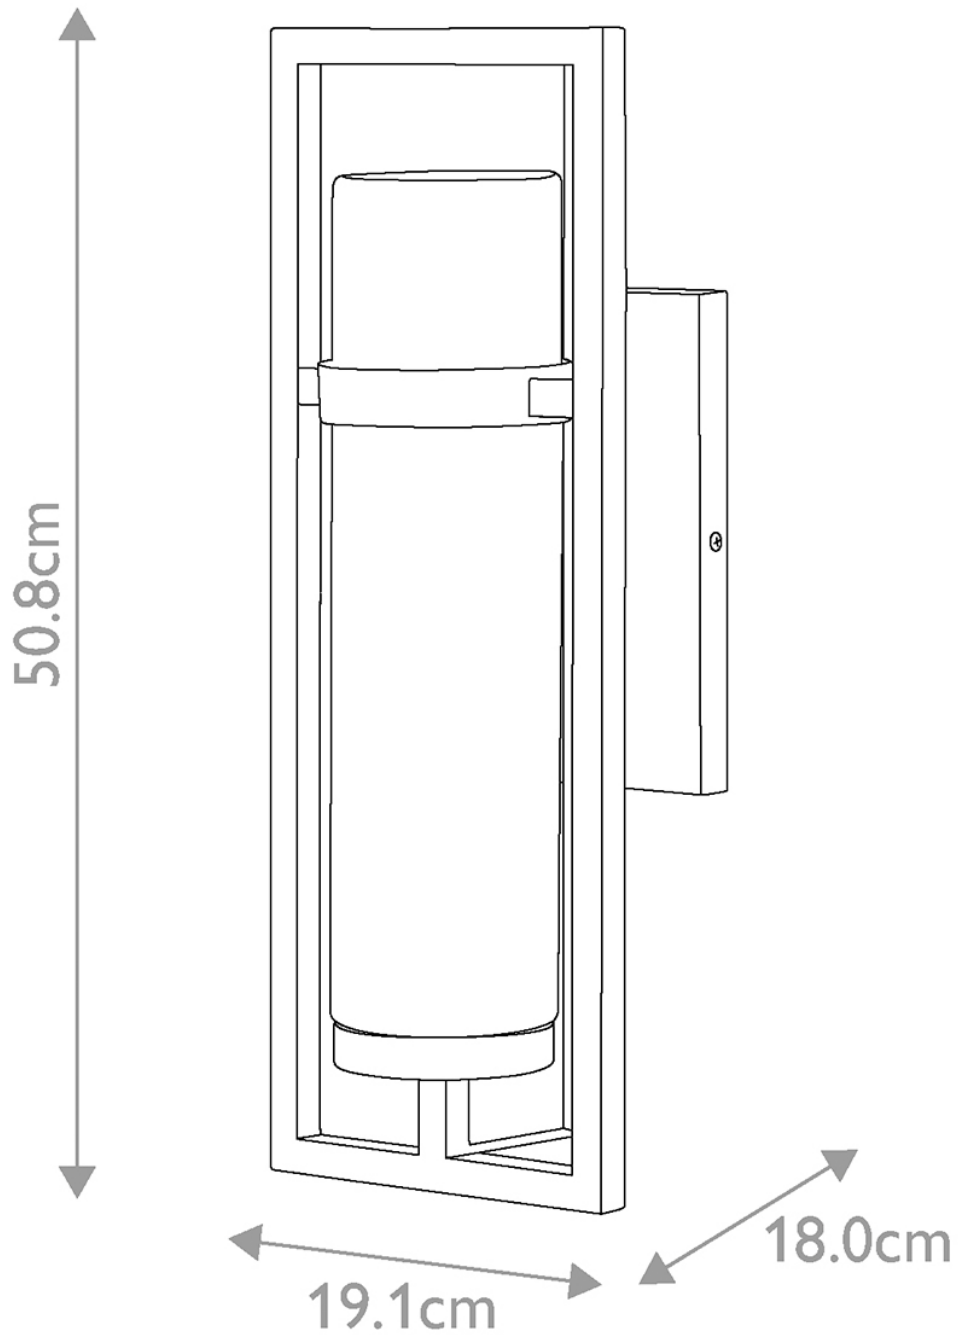

Hinkley Lighting - Cordillera - HK-CORDILLERA-M-BK - Black Clear Seeded Glass IP44 Outdoor Wall Light

**CONTACT**