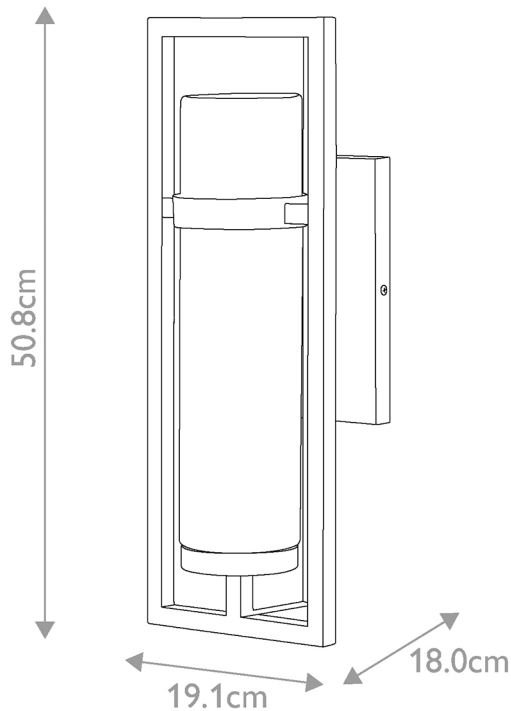

SPECIFICATION

- Ingress protection: IP44
- Class: Class I - Single Insulated, Earthed
- Voltage: 240V