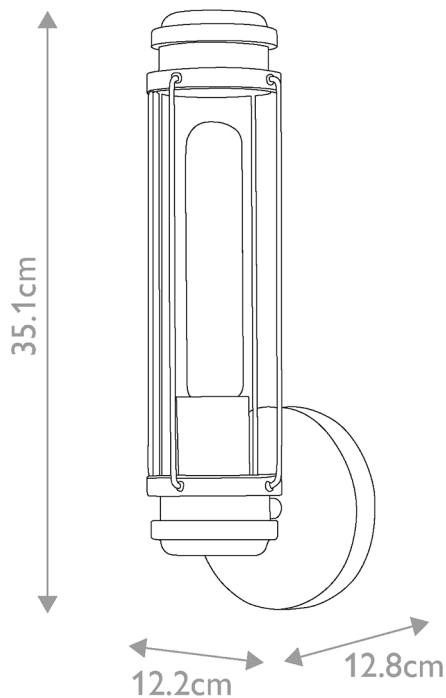

SPECIFICATION

- Ingress protection: IP44
- Class: Class I - Single Insulated, Earthed
- Voltage: 240V