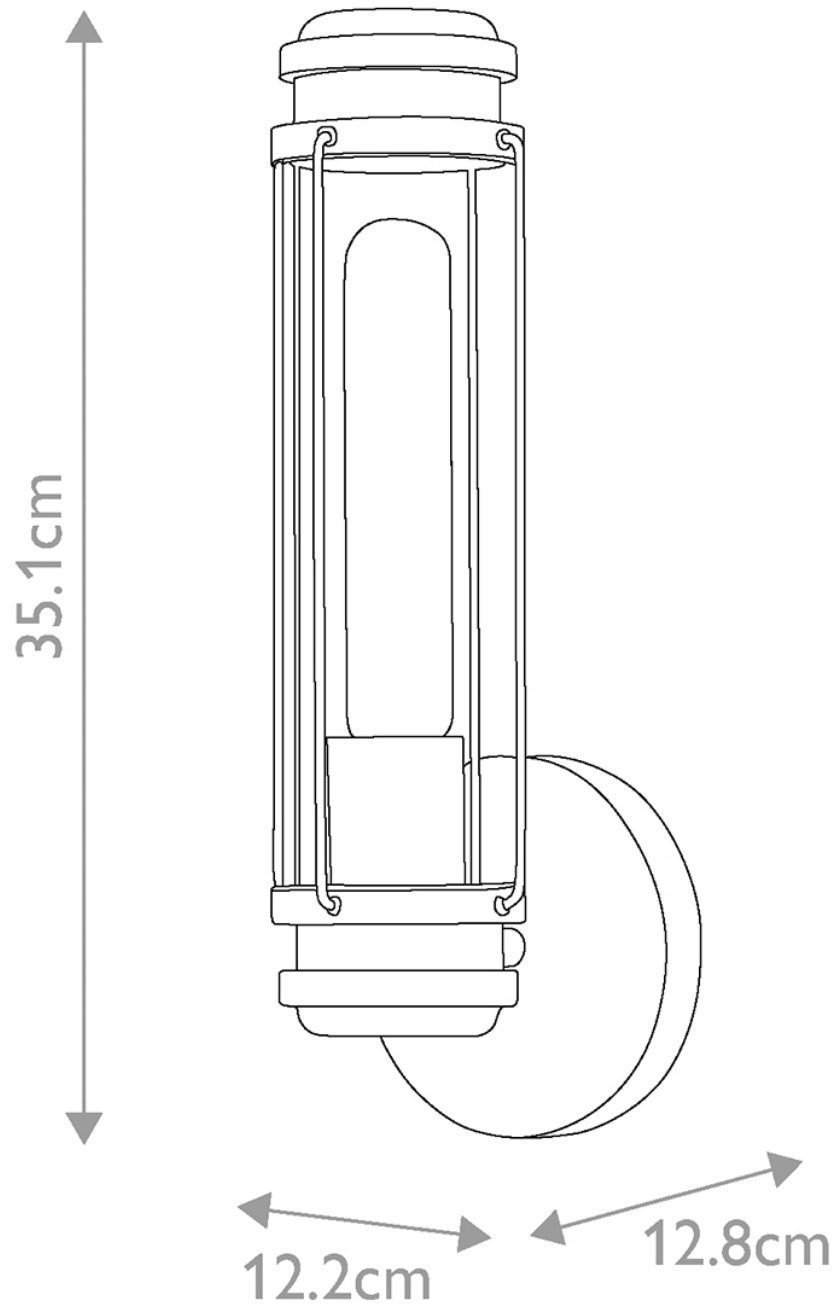

Hinkley Lighting - Masthead - HK-MASTHEAD1-HBBK - Heritage Brass Black Clear Glass IP44 Bathroom Wall Light

CONTACT