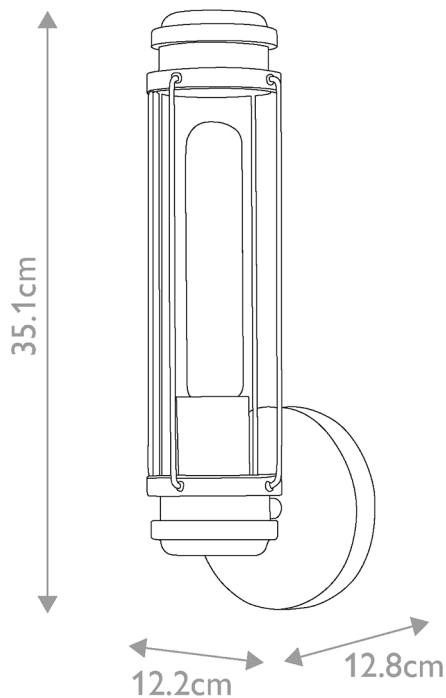

Hinkley Lighting - Masthead - HK-MASTHEAD1-PCBK - Chrome Black Clear Glass IP44 Bathroom Wall Light

REFERENCE

- SKU: FCL-26074
- Supplier SKU: HK-MASTHEAD1-PCBK
- Barcode: 5024005012238

DESCRIPTION

Masthead makes itself right at home with a unique transitional design that effortlessly injects nautical chic flair into a variety of décors. Contrasting finishes combine with sleek lines and a commanding profile to leave a lasting impression.

CATEGORY

- Brand: Hinkley Lighting
- Family: Masthead
- Category: Bathroom Lighting / Wall / Decorative

APPEARANCE

- Base: Polished Chrome Plate
- Shade: Clear Glass
- Detail: Black Paint

DIMENSION

- Height: 351mm
- Width: 122mm
- Depth: 128mm
- Weight: 1.02kg

LIGHT SOURCE

- Lamp included: No
- Lamp detail: 40W Max E27 ES (required)
- Dimmable
- Energy class: Not applicable
- Switch: No

SPECIFICATION

- Ingress protection: IP44
- Class: Class I - Single Insulated, Earthed
- Voltage: 240V