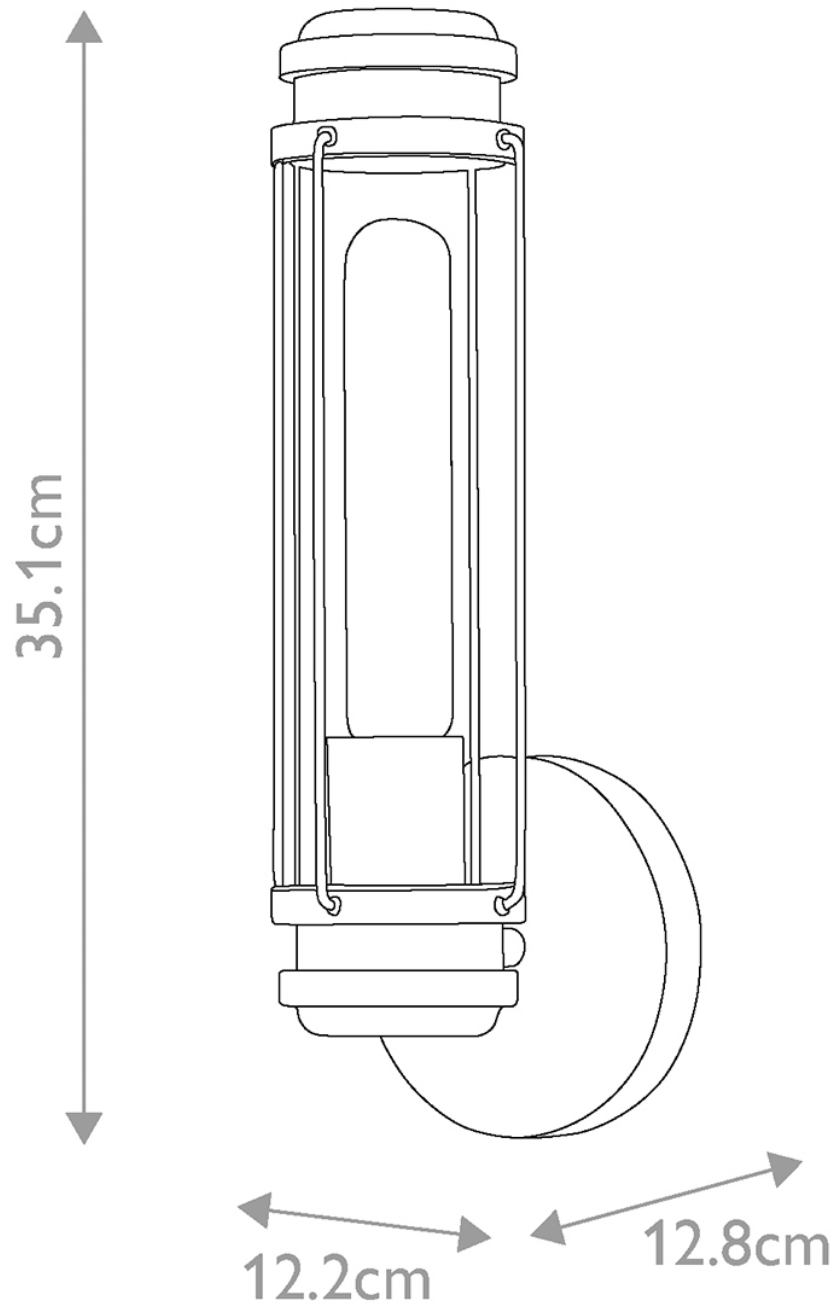

Hinkley Lighting - Masthead - HK-MASTHEAD1-PCBK - Chrome Black Clear Glass IP44 Bathroom Wall Light

CONTACT