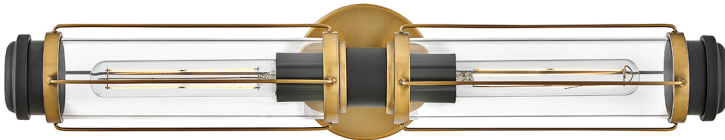

Hinkley Lighting - Masthead - HK-MASTHEAD2-HBBK - Heritage Brass Black Clear Glass 2 Light IP44 Bathroom Wall Light

REFERENCE

- SKU: FCL-26075
- Supplier SKU: HK-MASTHEAD2-HBBK
- Barcode: 5024005012269

DESCRIPTION

Masthead makes itself right at home with a unique transitional design that effortlessly injects nautical chic flair into a variety of décors. Contrasting finishes combine with sleek lines and a commanding profile to leave a lasting impression.

CATEGORY

- Brand: Hinkley Lighting
- Family: Masthead
- Category: Bathroom Lighting / Wall / Strip

APPEARANCE

- Base: Heritage Brass
- Shade: Clear Glass
- Detail: Black Paint

DIMENSION

- Height: 122mm
- Width: 610mm
- Depth: 128mm
- Weight: 2.1kg

LIGHT SOURCE

- Lamp included: No
- Lamp detail: 2 x 40W Max E27 ES (required)
- Dimmable
- Energy class: Not applicable
- Switch: No

SPECIFICATION

- Ingress protection: IP44
- Class: Class I - Single Insulated, Earthed
- Voltage: 240V

CONTACT