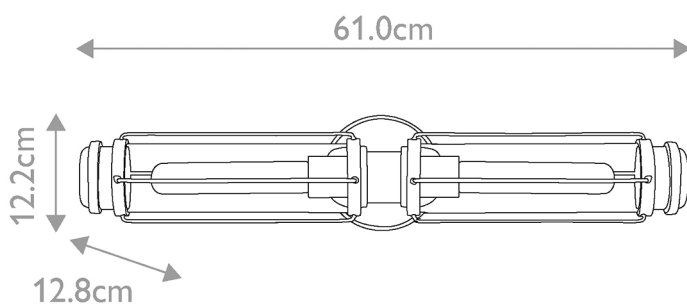

Hinkley Lighting - Masthead - HK-MASTHEAD2-HBBK - Heritage Brass Black Clear Glass 2 Light IP44 Bathroom Wall Light

REFERENCE

- SKU: FCL-26075
- Supplier SKU: HK-MASTHEAD2-HBBK
- Barcode: 5024005012269

DESCRIPTION

Masthead makes itself right at home with a unique transitional design that effortlessly injects nautical chic flair into a variety of décors. Contrasting finishes combine with sleek lines and a commanding profile to leave a lasting impression.

CATEGORY

- Brand: Hinkley Lighting
- Family: Masthead
- Category: Bathroom Lighting / Wall / Strip

APPEARANCE

- Base: Heritage Brass
- Shade: Clear Glass
- Detail: Black Paint

DIMENSION

- Height: 122mm
- Width: 610mm
- Depth: 128mm
- Weight: 2.1kg

LIGHT SOURCE

- Lamp included: No
- Lamp detail: 2 x 40W Max E27 ES (required)
- Dimmable
- Energy class: Not applicable
- Switch: No

SPECIFICATION

- Ingress protection: IP44
- Class: Class I - Single Insulated, Earthed
- Voltage: 240V

CONTACT