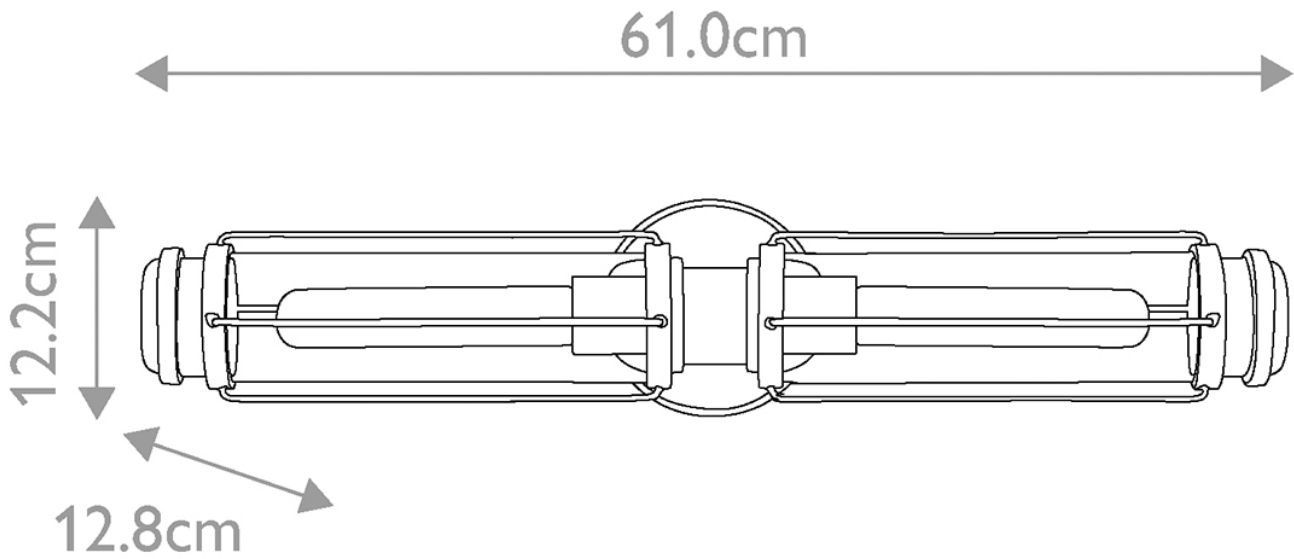

Hinkley Lighting - Masthead - HK-MASTHEAD2-HBBK - Heritage Brass Black Clear Glass 2 Light IP44 Bathroom Wall Light

CONTACT