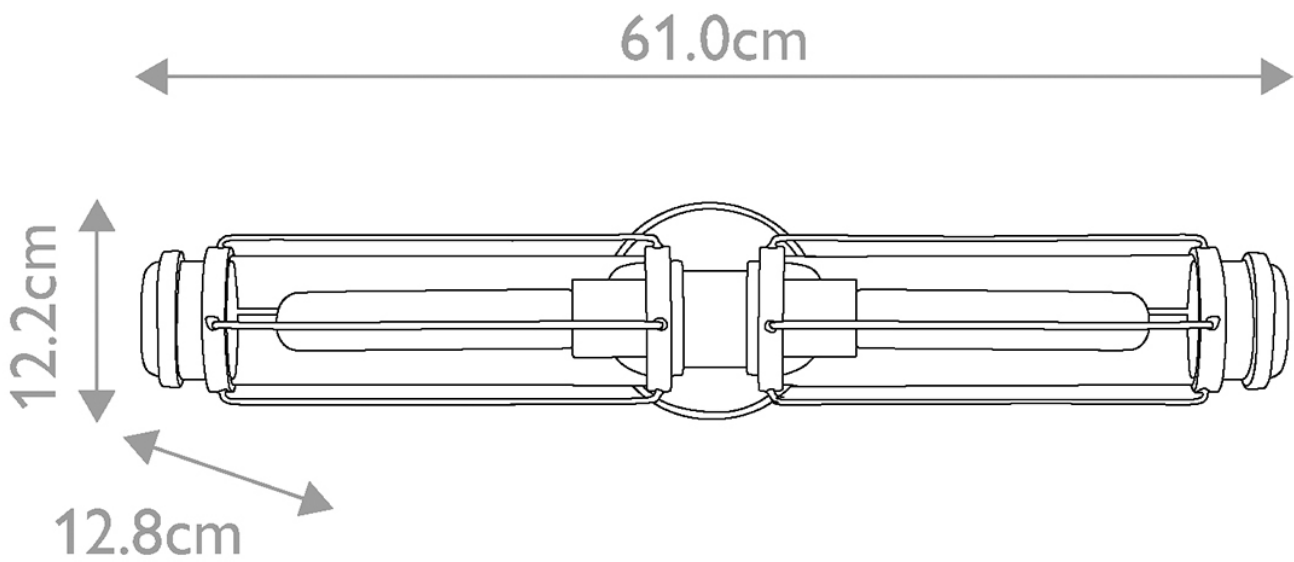

Hinkley Lighting - Masthead - HK-MASTHEAD2-PCBK - Chrome Black Clear Glass 2 Light IP44 Bathroom Wall Light

**CONTACT**