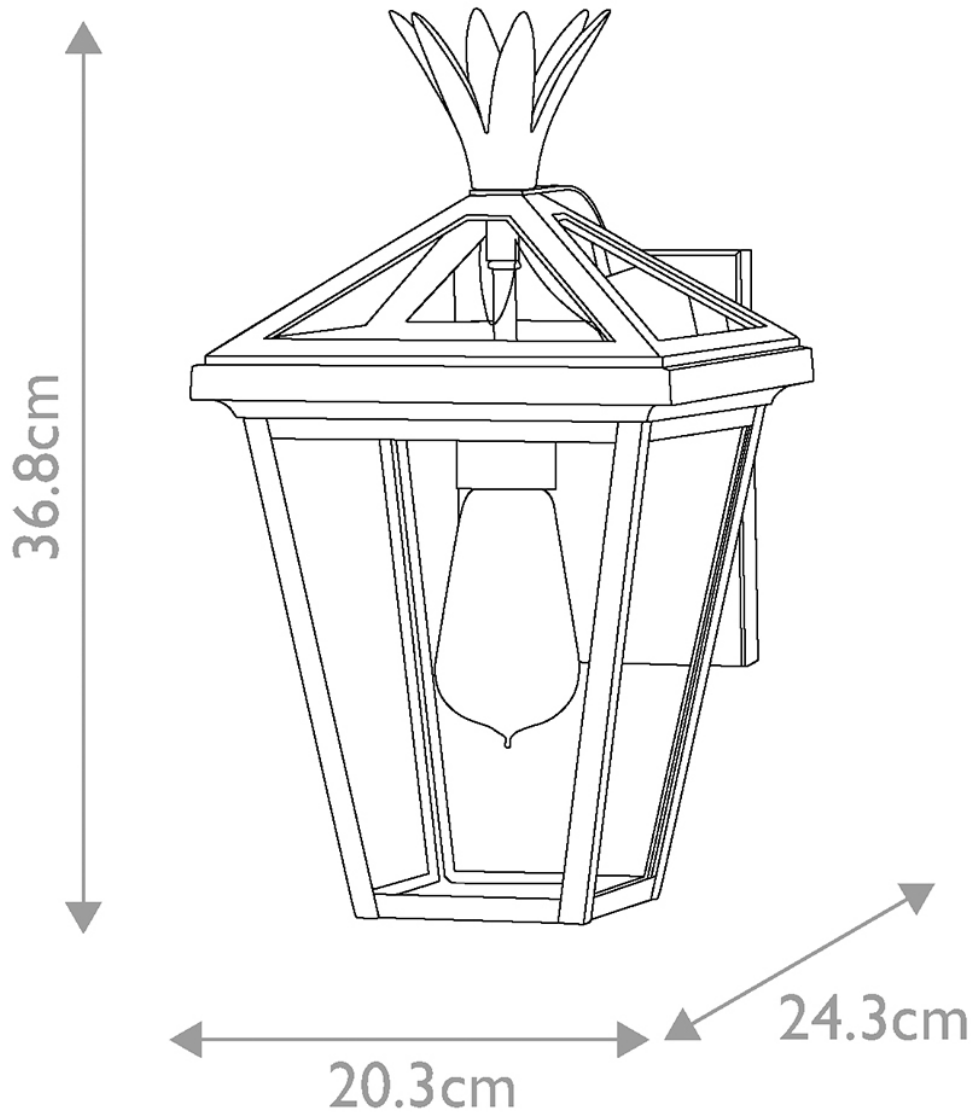

Hinkley Lighting - Palma - HK-PALMA-S-BK - Black Clear Glass IP44 Outdoor Wall Light

CONTACT