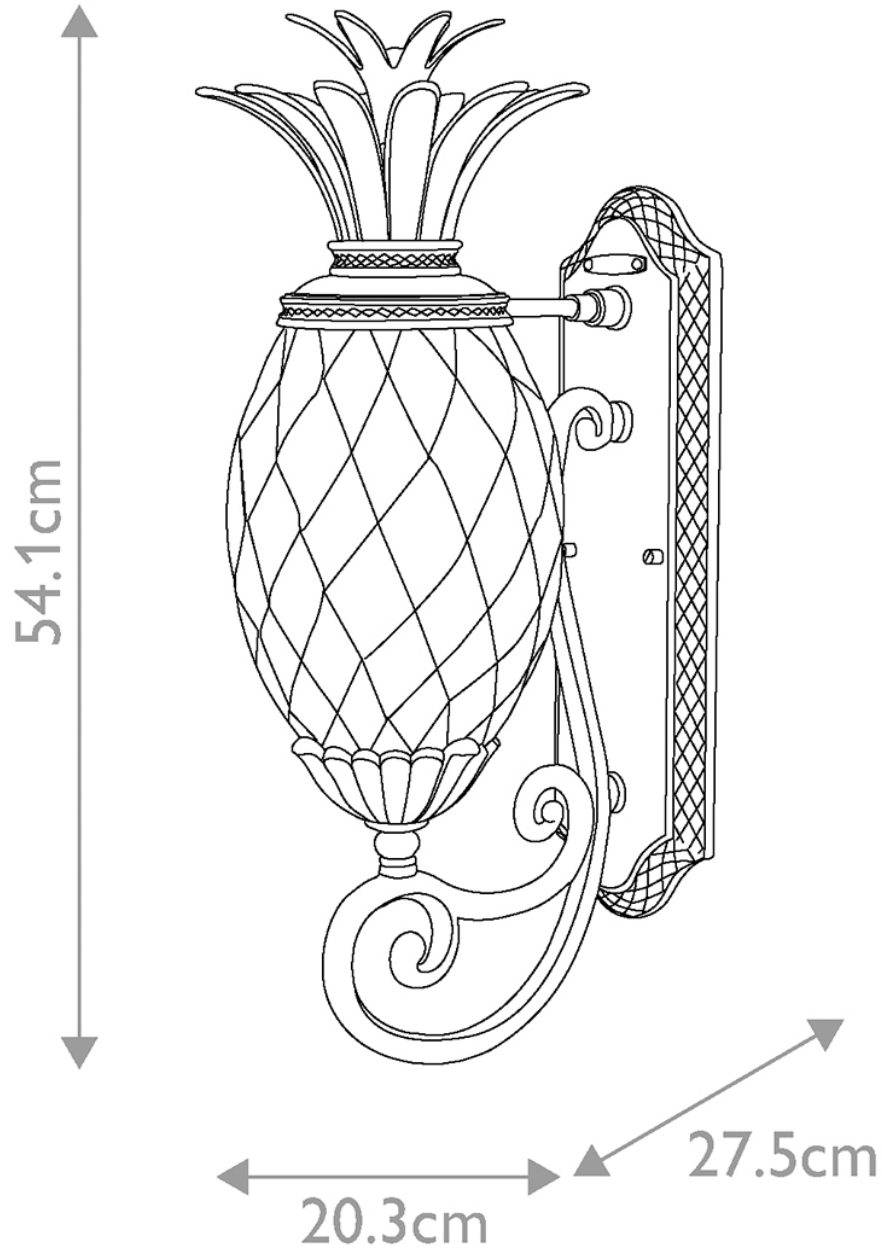

Hinkley Lighting - Plantation - HK-PLANTATION-M-MB - Black Clear Glass IP44 Outdoor Wall Light

CONTACT