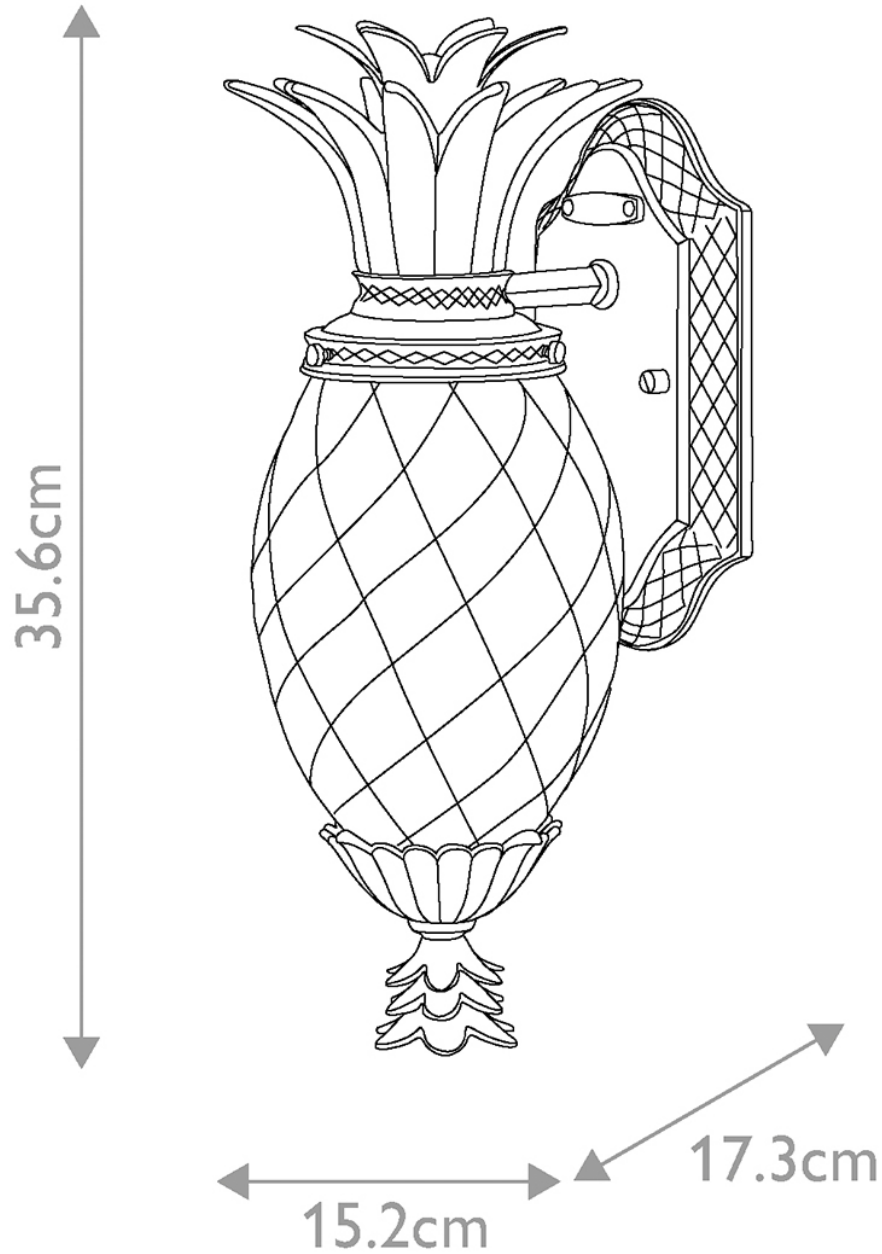

Hinkley Lighting - Plantation - HK-PLANTATION-S-BU - Burnished Bronze Clear Glass IP44 Outdoor Wall Light

**CONTACT**