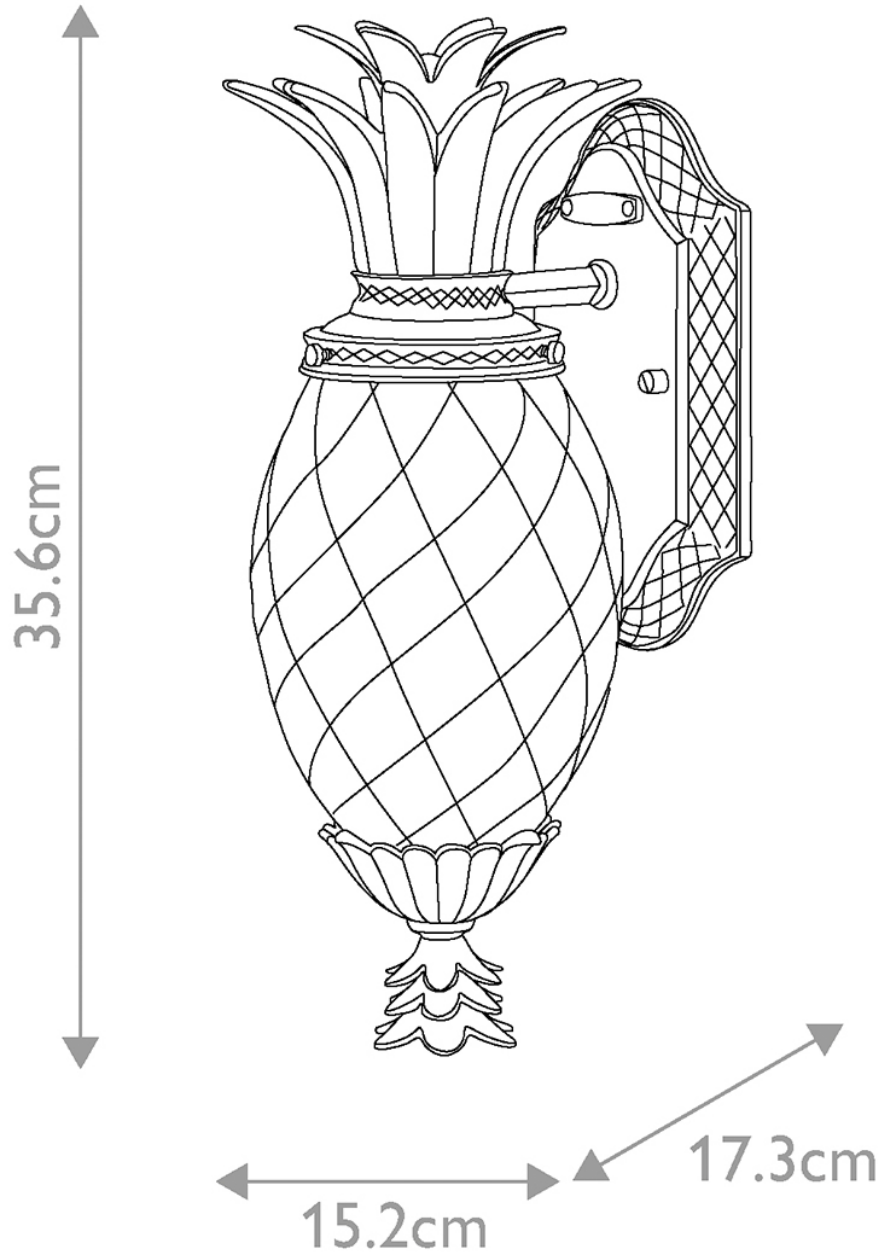

Hinkley Lighting - Plantation - HK-PLANTATION-S-MB - Black Clear Glass IP44 Outdoor Wall Light