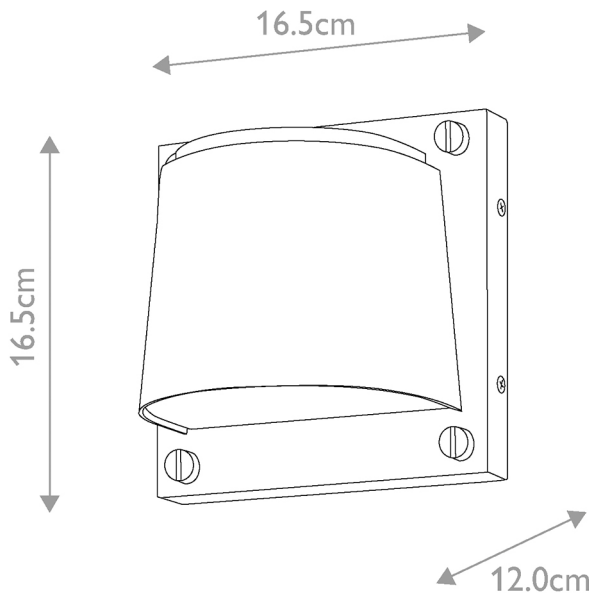

Hinkley Lighting - Scout - HK-SCOUT-BK - LED Black Frosted IP44 Outdoor Wall Washer Light

REFERENCE

- SKU: FCL-26085
- Supplier SKU: HK-SCOUT-BK
- Barcode: 5024005012078

DESCRIPTION

Scout subtly catches your eye with its modern design and contrasting decorative screws. The bold, square style makes an impactful statement no matter where it lives, providing plenty of downward light for functionality. The Scout wall lantern is the perfect balance of strong and functional.

CATEGORY

- Brand: Hinkley Lighting
- Family: Scout
- Category: Outdoor Lighting / Wall / Washer

APPEARANCE

- Base: Black Paint
- Shade: Frosted Plastic Diffuser

DIMENSION

- Height: 165mm
- Width: 165mm
- Depth: 120mm
- Weight: .8kg

LIGHT SOURCE

- Lamp included: Yes
- Lamp detail: 8W LED GU10 (included)
- Dimmable
- Kelvin: 3000K (Warm White)
- Lumens: 560Lm
- Lamp hours: 25,000Hrs
- Switch: No

SPECIFICATION

- Ingress protection: IP44
- Class: Class I - Single Insulated, Earthed
- Voltage: 240V