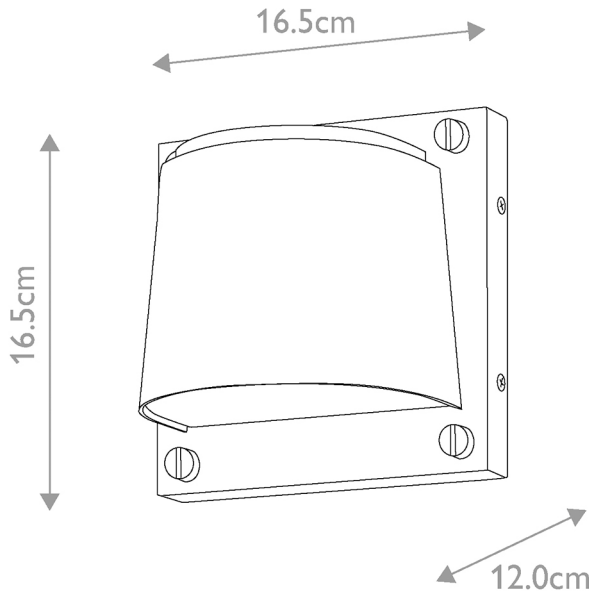

SPECIFICATION

- Ingress protection: IP44
- Class: Class I - Single Insulated, Earthed
- Voltage: 240V