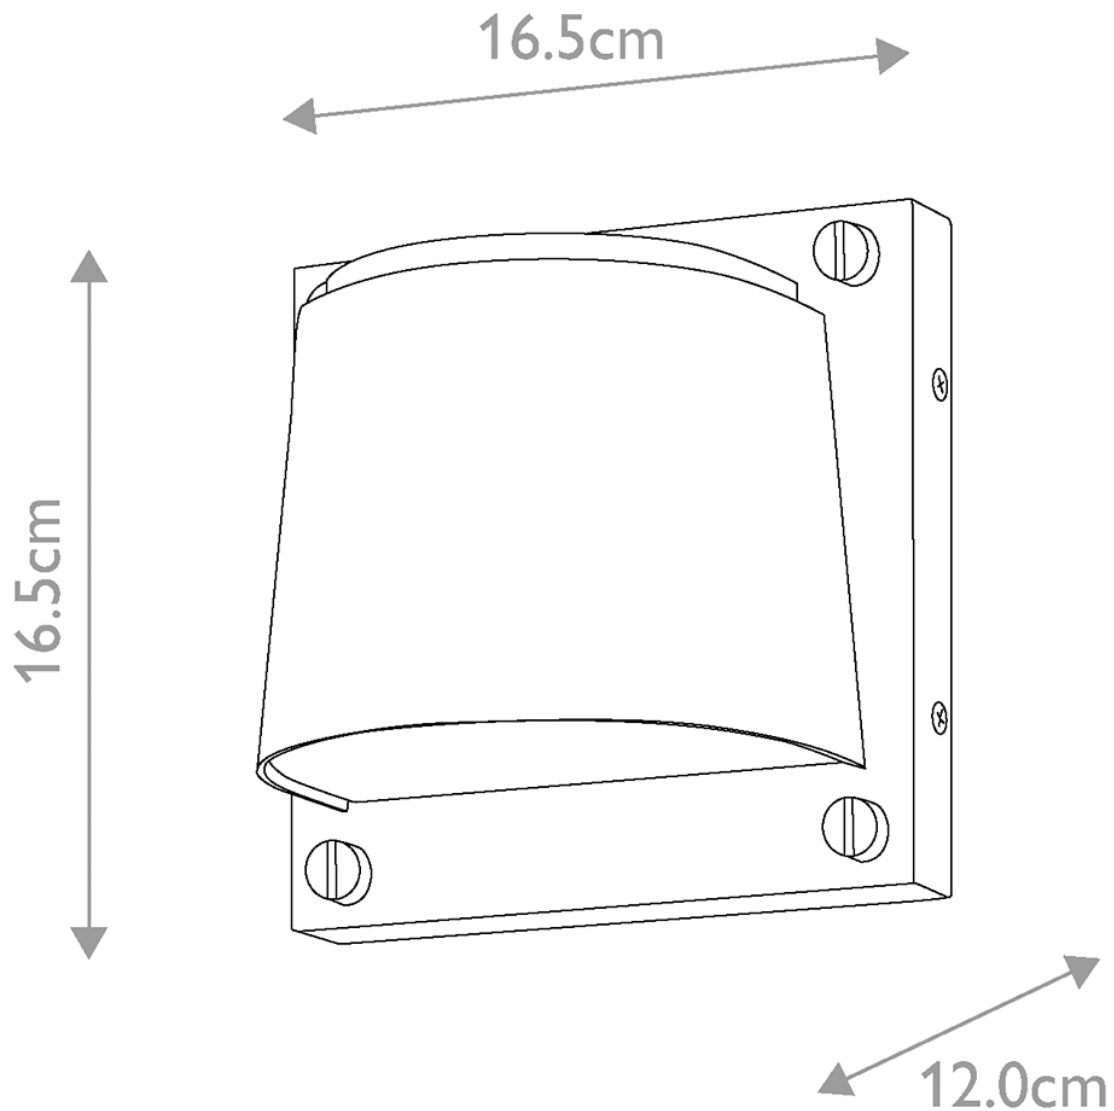

Hinkley Lighting - Scout - HK-SCOUT-PHB - LED Heritage Brass Frosted IP44 Outdoor Wall Washer Light

CONTACT