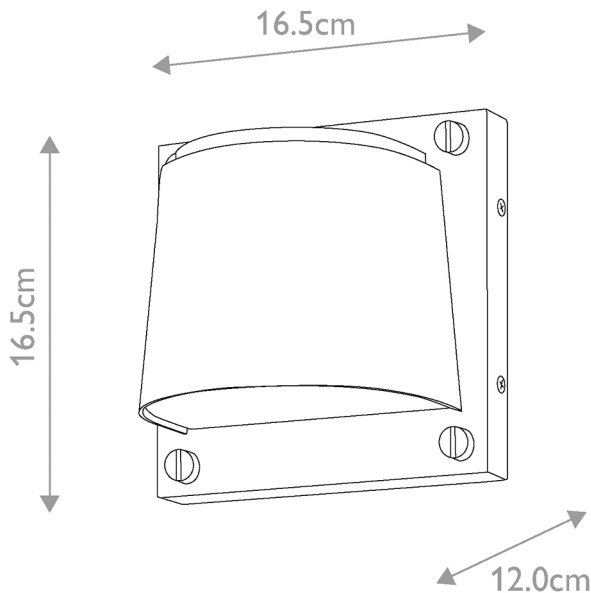

SPECIFICATION

- Ingress protection: IP44
- Class: Class I - Single Insulated, Earthed
- Voltage: 240V