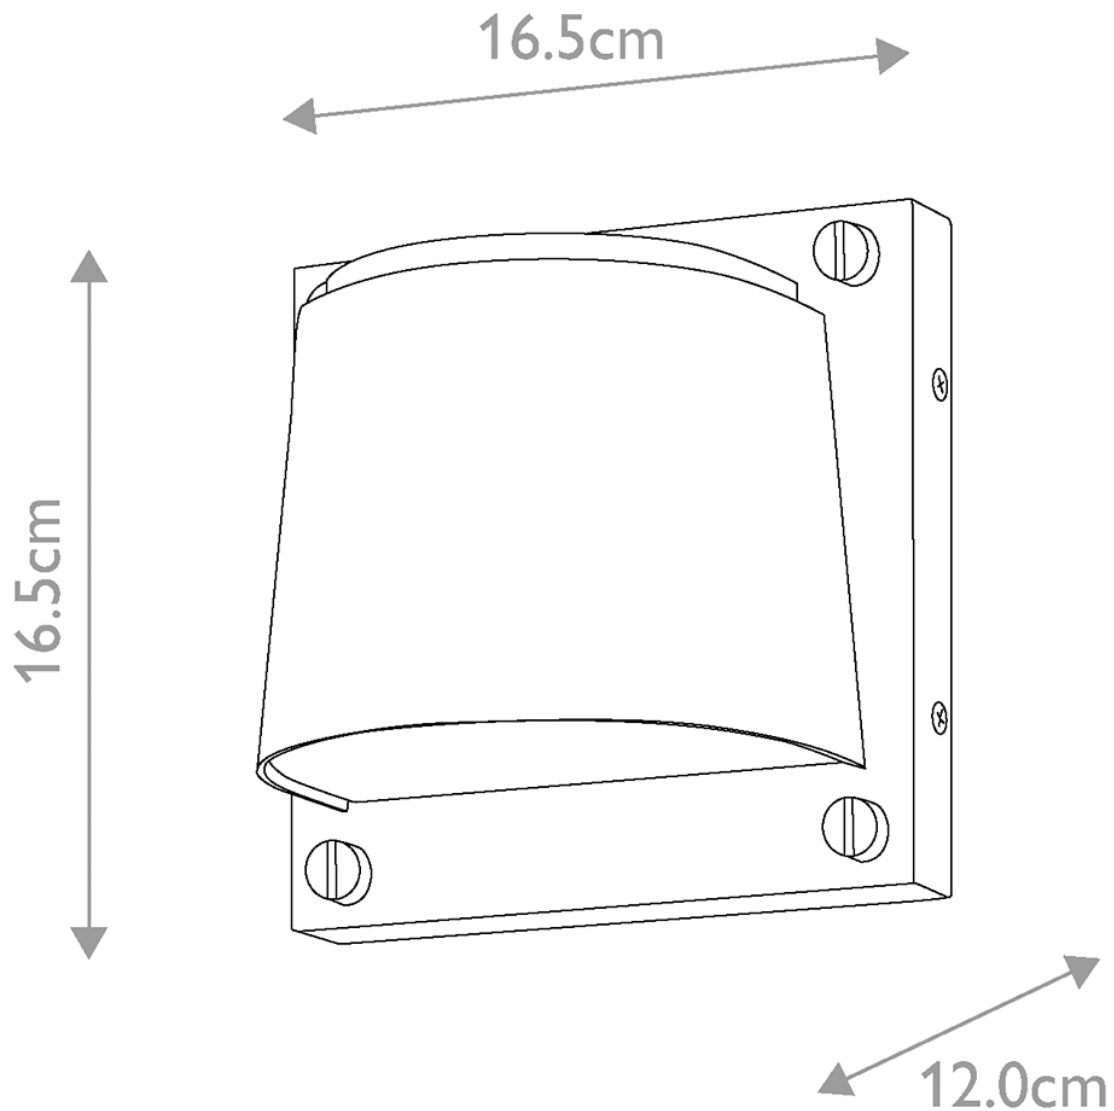

Hinkley Lighting - Scout - HK-SCOUT-WHT - LED White Frosted IP44 Outdoor Wall Washer Light

CONTACT