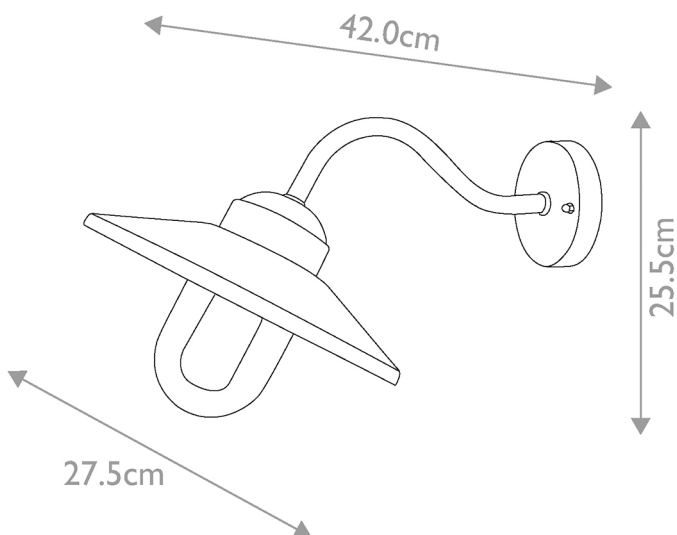

Elstead Lighting - Klampenborg - KLAMPENBORG-FGR - Green Clear Glass IP44 Outdoor Wall Light

REFERENCE

- SKU: FCL-26088
- Supplier SKU: KLAMPENBORG-FGR
- Barcode: 5024005012047

DESCRIPTION

Klampenborg is a classic Scandinavian swan neck wall lantern. The core metal is 304 grade stainless steel and is then painted with powder coating for durability. Available in a new vibrant Forest Green finish, IP44 rated and offered with a 15 year guarantee.

CATEGORY

- Brand: Elstead Lighting
- Family: Klampenborg
- Category: Outdoor Lighting / Wall / Decorative

APPEARANCE

- Base: Fir Green Paint
- Shade: Clear Glass

DIMENSION

- Height: 255mm
- Width: 275mm
- Depth: 420mm
- Weight: 1.55kg

LIGHT SOURCE

- Lamp included: No
- Lamp detail: 60W Max E27 ES (required)
- Dimmable
- Energy class: Not applicable
- Switch: No

SPECIFICATION

- Ingress protection: IP44
- Class: Class I - Single Insulated, Earthed
- Voltage: 240V