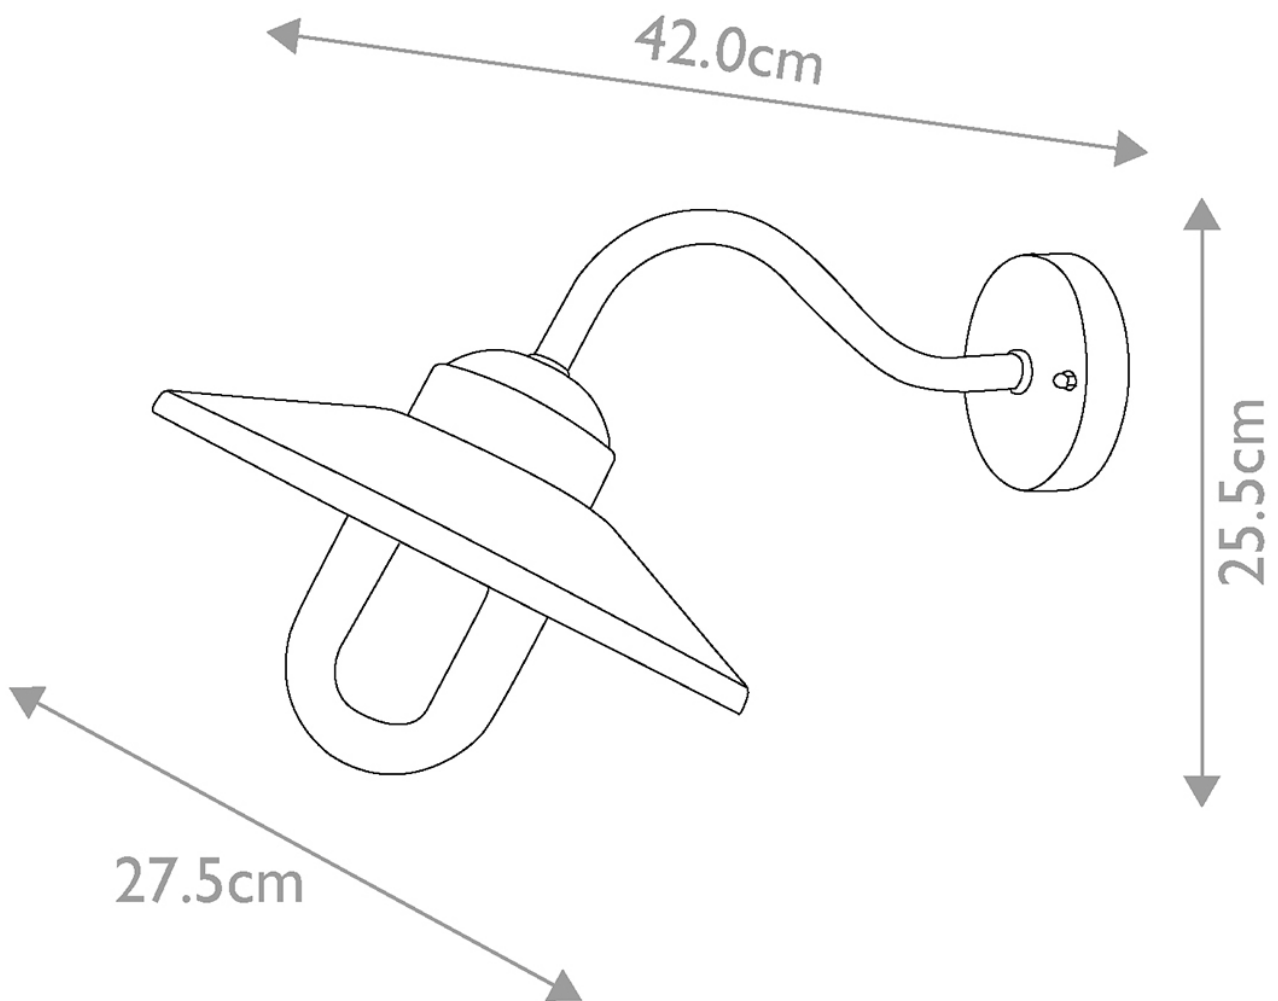

Elstead Lighting - Klampenborg - KLAMPENBORG-FGR - Green Clear Glass IP44 Outdoor Wall Light

CONTACT