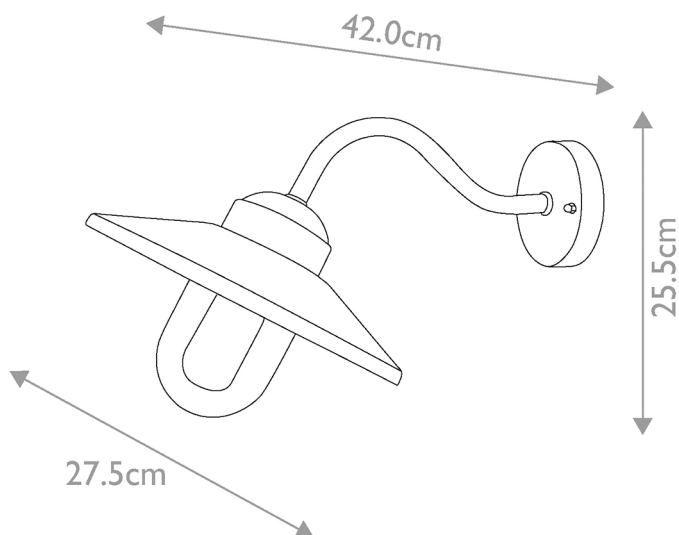

Elstead Lighting - Klampenborg - KLAMPENBORG-NVB - Blue Clear Glass IP44 Outdoor Wall Light

REFERENCE

- SKU: FCL-26089
- Supplier SKU: KLAMPENBORG-NVB
- Barcode: 5024005012030

DESCRIPTION

Klampenborg is a classic Scandinavian swan neck wall lantern. The core metal is 304 grade stainless steel and is then painted with powder coating for durability. Available in a new sophisticated Navy Blue finish, IP44 rated and offered with a 15 year guarantee.

CATEGORY

- Brand: Elstead Lighting
- Family: Klampenborg
- Category: Outdoor Lighting / Wall / Decorative

APPEARANCE

- Base: Navy Blue Paint
- Shade: Clear Glass

DIMENSION

- Height: 255mm
- Width: 275mm
- Depth: 420mm
- Weight: 1.55kg

LIGHT SOURCE

- Lamp included: No
- Lamp detail: 60W Max E27 ES (required)
- Dimmable
- Energy class: Not applicable
- Switch: No

SPECIFICATION

- Ingress protection: IP44
- Class: Class I - Single Insulated, Earthed
- Voltage: 240V