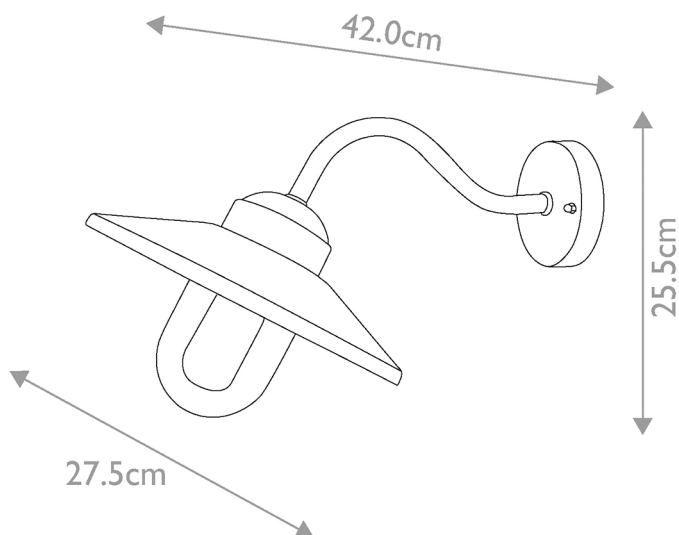

Elstead Lighting - Klampenborg - KLAMPENBORG-OXR - Red Oxide Clear Glass IP44 Outdoor Wall Light

REFERENCE

- SKU: FCL-26090
- Supplier SKU: KLAMPENBORG-OXR
- Barcode: 5024005012054

DESCRIPTION

Klampenborg is a classic Scandinavian swan neck wall lantern. The core metal is 304 grade stainless steel and is then painted with powder coating for durability. Available in a new bold Oxide Red finish, IP44 rated and offered with a 15 year guarantee.

CATEGORY

- Brand: Elstead Lighting
- Family: Klampenborg
- Category: Outdoor Lighting / Wall / Decorative

APPEARANCE

- Base: Red Oxide Paint
- Shade: Clear Glass

DIMENSION

- Height: 255mm
- Width: 275mm
- Depth: 420mm
- Weight: 1.55kg

LIGHT SOURCE

- Lamp included: No
- Lamp detail: 60W Max E27 ES (required)
- Dimmable
- Energy class: Not applicable
- Switch: No

SPECIFICATION

- Ingress protection: IP44
- Class: Class I - Single Insulated, Earthed
- Voltage: 240V