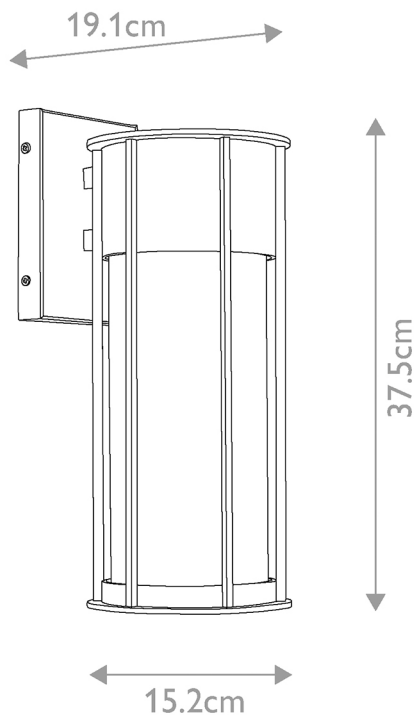

Kichler Lighting - Camillo - KL-CAMILLO-M-PNBR - Natural Brass Clear Seeded Glass IP44 Outdoor Wall Light

REFERENCE

- SKU: FCL-26091
- Supplier SKU: KL-CAMILLO-M-PNBR
- Barcode: 5024005012207

DESCRIPTION

CATEGORY

- Brand: Kichler Lighting
- Family: Camillo
- Category: Outdoor Lighting / Wall / Decorative

APPEARANCE

- Base: Natural Brass Paint
- Shade: Clear Seeded Glass

DIMENSION

- Height: 375mm
- Width: 152mm
- Depth: 191mm
- Weight: 2.5kg

LIGHT SOURCE

- Lamp included: No
- Lamp detail: 60W Max E27 ES (required)
- Dimmable
- Energy class: Not applicable
- Switch: No

SPECIFICATION

- Ingress protection: IP44
- Class: Class I - Single Insulated, Earthed
- Voltage: 240V