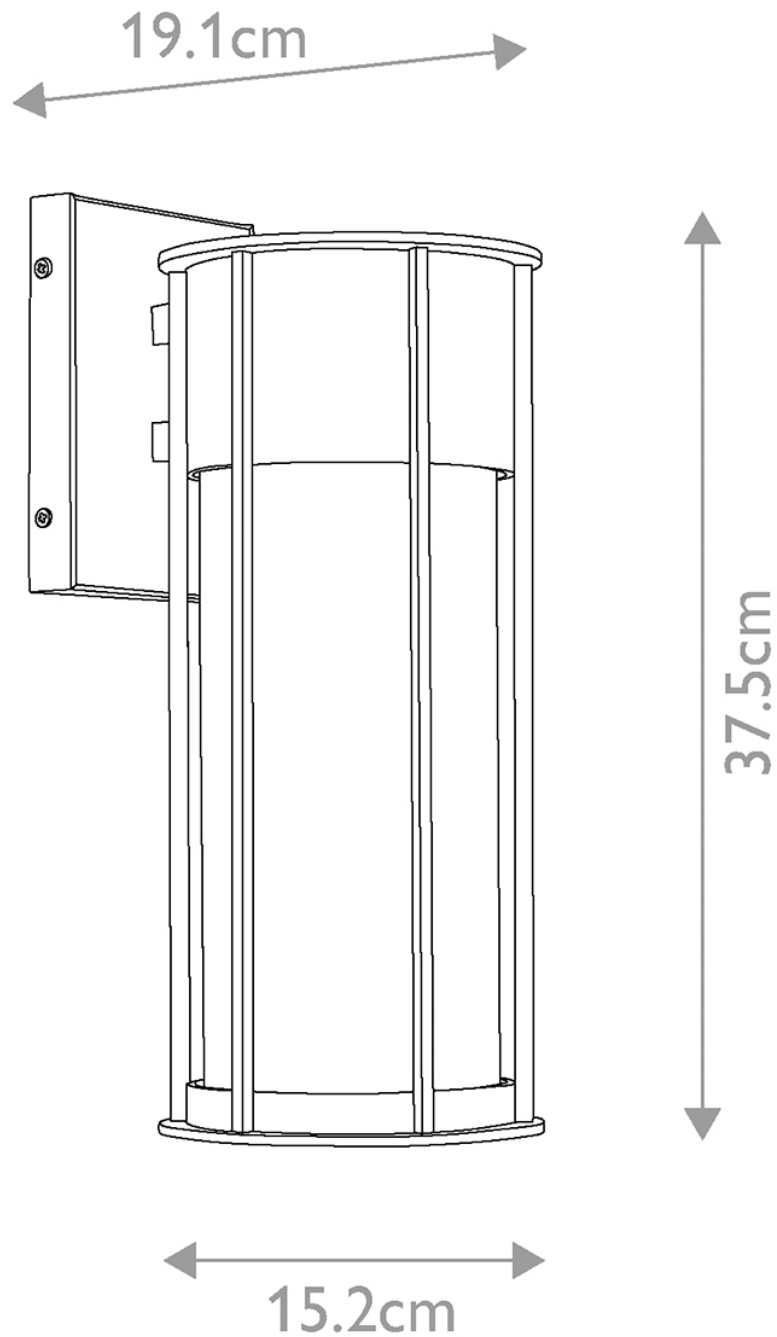

Kichler Lighting - Camillo - KL-CAMILLO-M-PNBR - Natural Brass Clear Seeded Glass IP44 Outdoor Wall Light