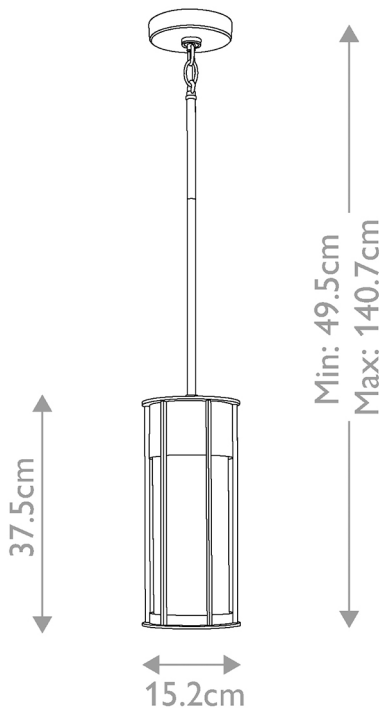

Kichler Lighting - Camillo - KL-CAMILLO-P-PNBR - Natural Brass Clear Seeded Glass IP44 Outdoor Ceiling Pendant Light

REFERENCE

- SKU: FCL-26093
- Supplier SKU: KL-CAMILLO-P-PNBR
- Barcode: 5024005012221

DESCRIPTION

Enhance your home's exterior with the Camillo™ 1 light hanging pendant. Its vertical louvers and Clear Seeded Glass add dimension, while its Natural Brass finish adds warmth. It's a sophisticated refinement with a Luxe Industrial style.

CATEGORY

- Brand: Kichler Lighting
- Family: Camillo
- Category: Outdoor Lighting / Ceiling / Pendant

APPEARANCE

- Base: Natural Brass Paint
- Shade: Clear Seeded Glass

DIMENSION

- Height: 495 - 1407mm
- Diameter: 152mm
- Weight: 2.9kg

LIGHT SOURCE

- Lamp included: No
- Lamp detail: 60W Max E27 ES (required)
- Dimmable
- Energy class: Not applicable
- Switch: No

SPECIFICATION

- Ingress protection: IP44
- Class: Class I - Single Insulated, Earthed
- Voltage: 240V