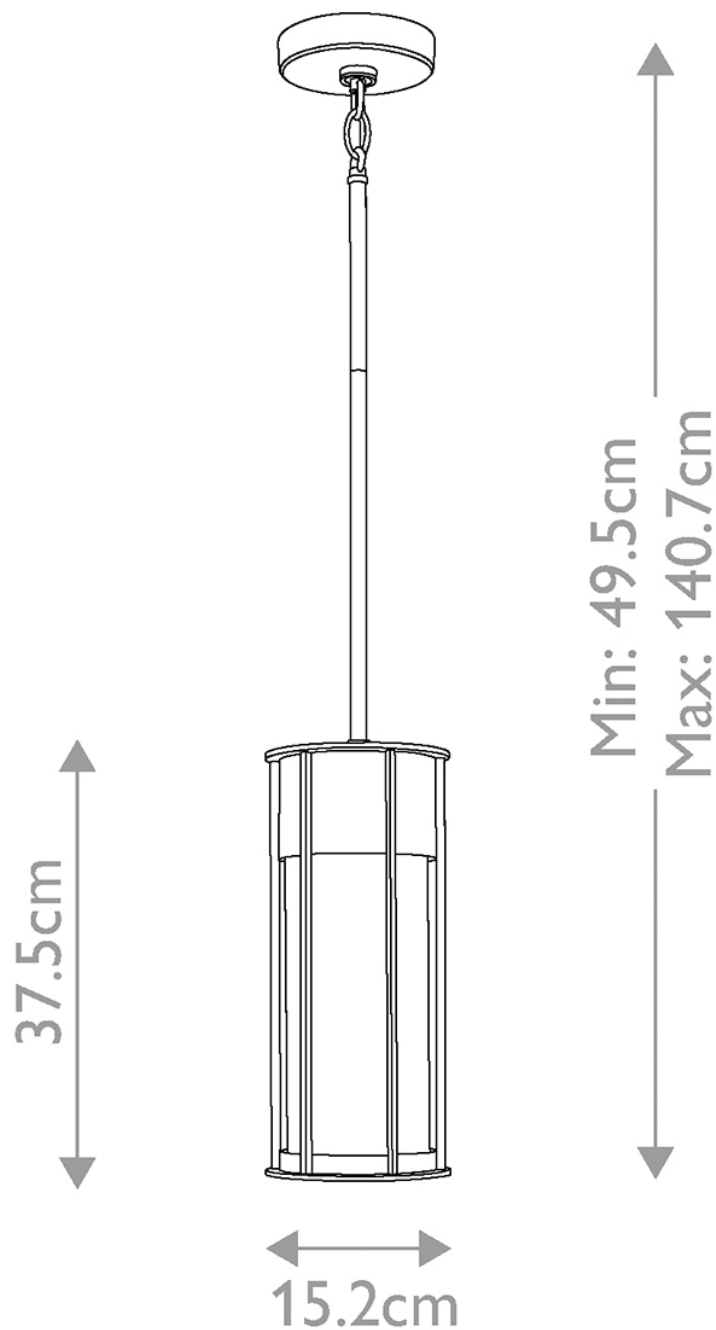

Kichler Lighting - Camillo - KL-CAMILLO-P-PNBR - Natural Brass Clear Seeded Glass IP44 Outdoor Ceiling Pendant Light

CONTACT