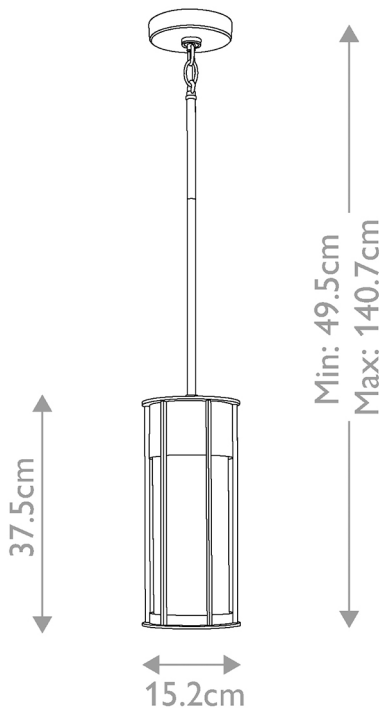

SPECIFICATION

- Ingress protection: IP44
- Class: Class I - Single Insulated, Earthed
- Voltage: 240V