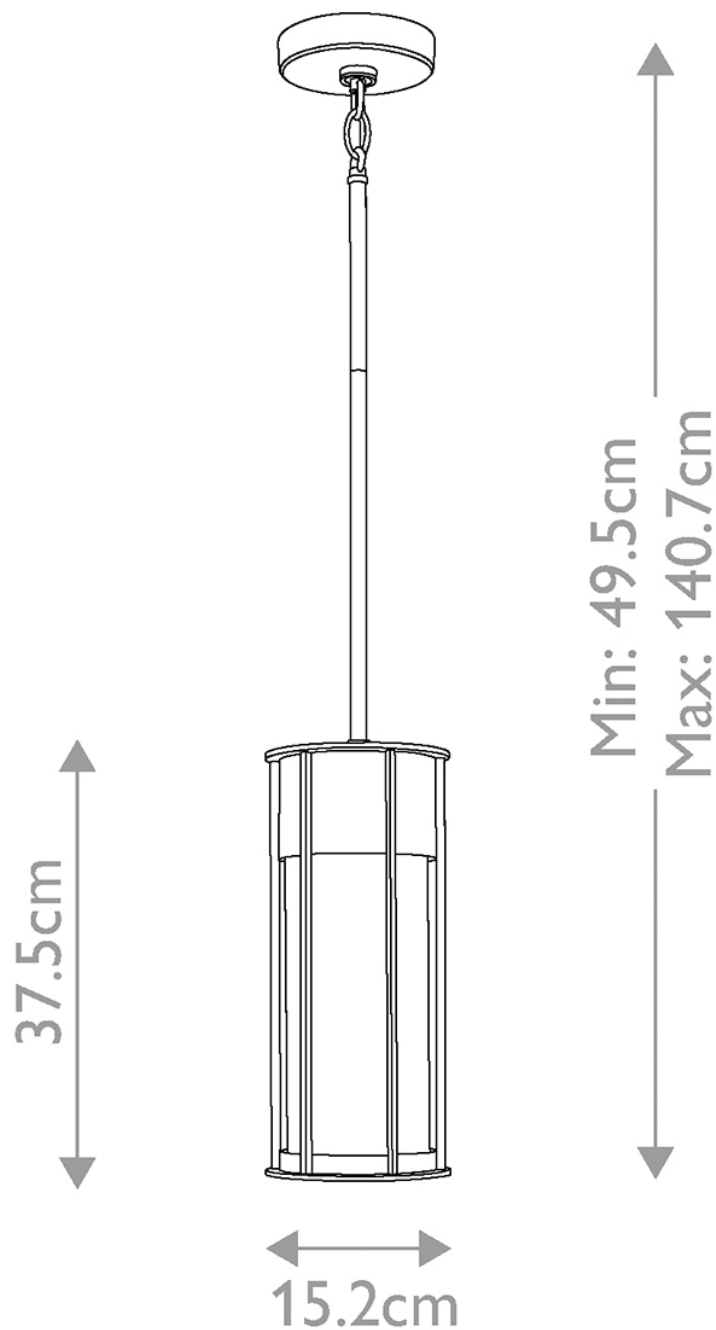

Kichler Lighting - Camillo - KL-CAMILLO-P-TBK - Black Clear Seeded Glass IP44 Outdoor Ceiling Pendant Light

CONTACT