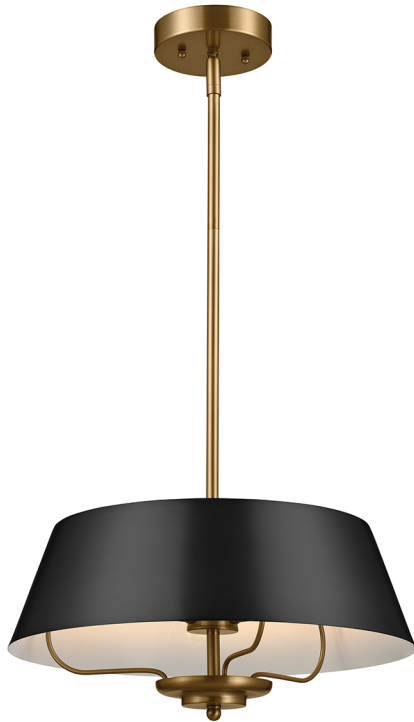

Kichler Lighting - Luella - KL-LUELLA-3P-BKB - Brass Black 3 Light Ceiling Pendant Light

**REFERENCE**

- SKU: FCL-26095
- Supplier SKU: KL-LUELLA-3P-BKB
- Barcode: 5024005012313

DESCRIPTION

The Luella collection is delicate elegance. Inspired by decorative elements found on early twentieth century lighting, Luella is refined simplicity and timeless grace. Finish options include either fully finished in warm Brushed Natural Brass, or with the sleek metal shade finished in striking Black. Easily convert Luella from semi flush to pendant with the included stem.

CATEGORY

- Brand: Kichler Lighting
- Family: Luella
- Category: Indoor Lighting / Ceiling / Single

APPEARANCE

- Base: Polished Brass Plate
- Shade: Black Paint

DIMENSION

- Height: 230 - 1144mm
- Diameter: 406mm
- Weight: 2.2kg

LIGHT SOURCE

- Lamp included: No
- Lamp detail: 3 x 40W Max E14 SES (required)
- Dimmable
- Energy class: Not applicable
- Switch: No

SPECIFICATION

- Ingress protection: IP20
- Class: Class I - Single Insulated, Earthed
- Voltage: 240V