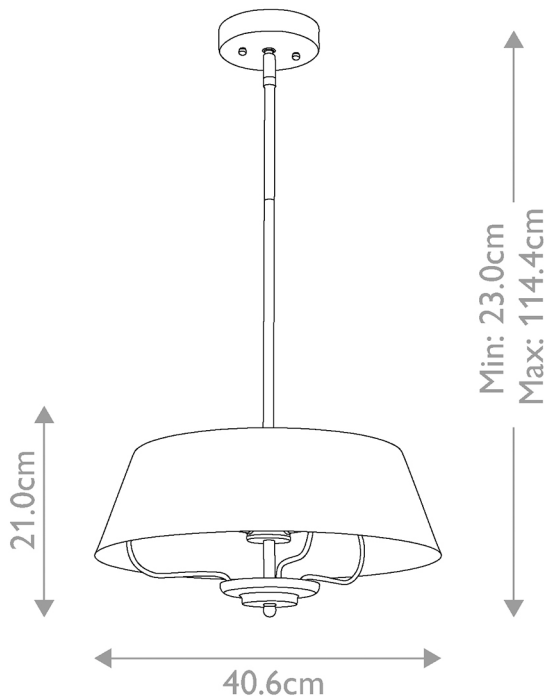

SPECIFICATION

- Ingress protection: IP20
- Class: Class I - Single Insulated, Earthed
- Voltage: 240V