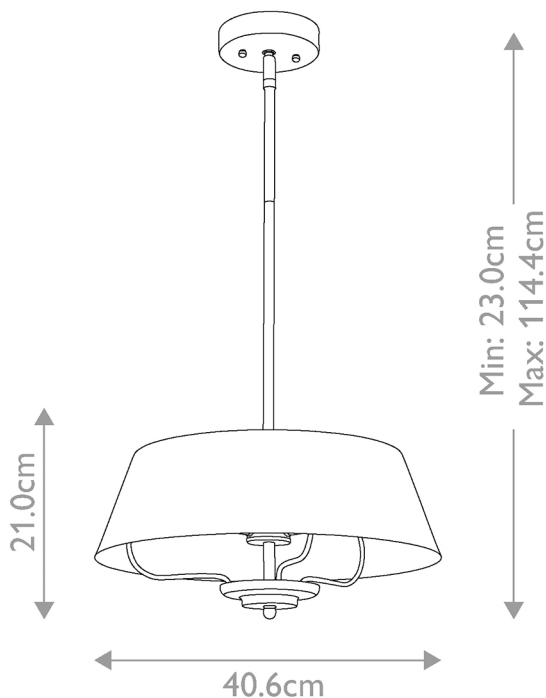

Kichler Lighting - Luella - KL-LUELLA-3P-BNB - Brushed Brass 3 Light Ceiling Pendant Light

REFERENCE

- SKU: FCL-26096
- Supplier SKU: KL-LUELLA-3P-BNB
- Barcode: 5024005012320

DESCRIPTION

The Luella collection is delicate elegance. Inspired by decorative elements found on early twentieth century lighting, Luella is refined simplicity and timeless grace. Finish options include either fully finished in warm Brushed Natural Brass, or with the sleek metal shade finished in striking Black. Easily convert Luella from semi flush to pendant with the included stem.

CATEGORY

- Brand: Kichler Lighting
- Family: Luella
- Category: Indoor Lighting / Ceiling / Single

APPEARANCE

- Base: Brushed Natural Brass

DIMENSION

- Height: 230 - 1144mm
- Diameter: 406mm
- Weight: 2.2kg

LIGHT SOURCE

- Lamp included: No
- Lamp detail: 3 x 40W Max E14 SES (required)
- Dimmable
- Energy class: Not applicable
- Switch: No

SPECIFICATION

- Ingress protection: IP20
- Class: Class I - Single Insulated, Earthed
- Voltage: 240V