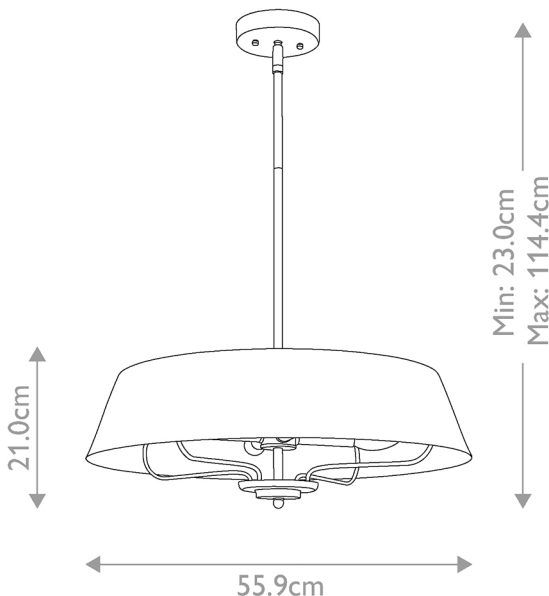

CATEGORY

- Brand: Kichler Lighting
- Family: Luella
- Category: Indoor Lighting / Ceiling / Single

APPEARANCE

- Base: Polished Brass Plate
- Shade: Black Paint

DIMENSION

- Height: 230 - 1144mm
- Diameter: 559mm
- Weight: 2.6kg

LIGHT SOURCE

- Lamp included: No
- Lamp detail: 4 x 40W Max E14 SES (required)
- Dimmable
- Energy class: Not applicable
- Switch: No

SPECIFICATION

- Ingress protection: IP20
- Class: Class I - Single Insulated, Earthed
- Voltage: 240V