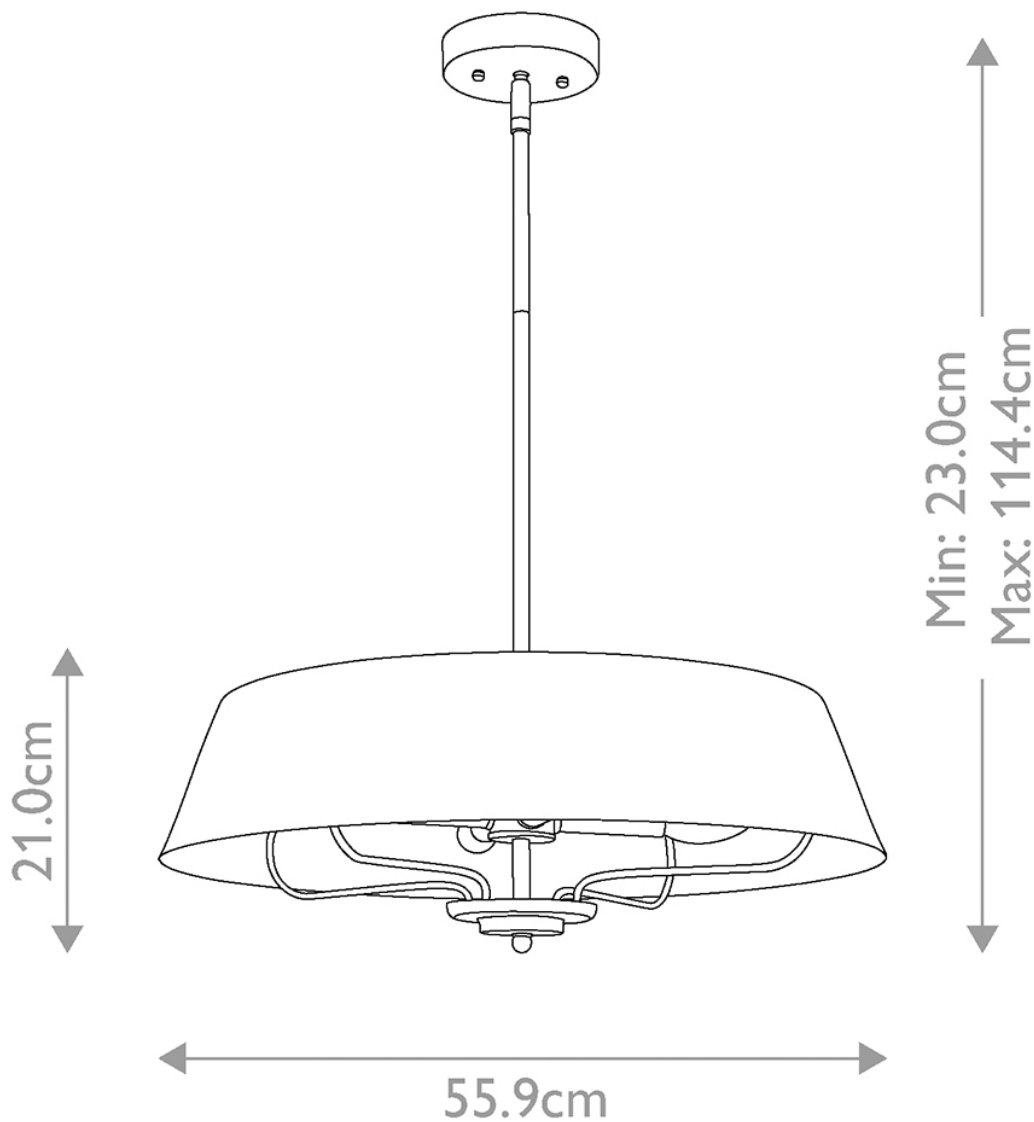

Kichler Lighting - Luella - KL-LUELLA-4P-BKB - Brass Black 4 Light Ceiling Pendant Light

CONTACT