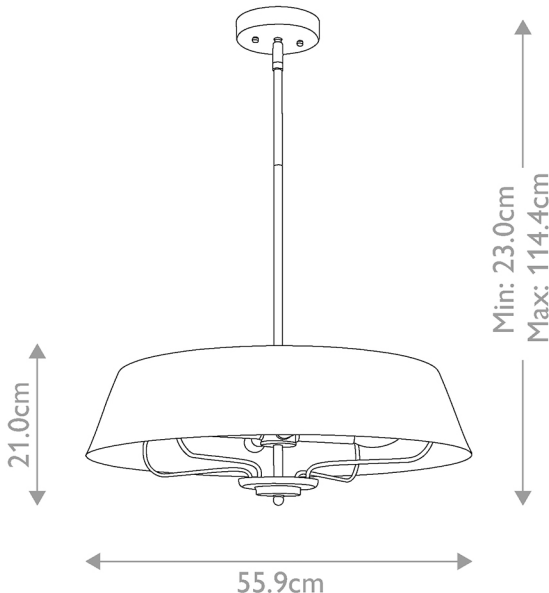

Kichler Lighting - Luella - KL-LUELLA-4P-BNB - Brushed Brass 4 Light Ceiling Pendant Light

**REFERENCE**

- SKU: FCL-26098
- Supplier SKU: KL-LUELLA-4P-BNB
- Barcode: 5024005012344

**DESCRIPTION**

The Luella collection is delicate elegance. Inspired by decorative elements found on early twentieth century lighting, Luella is refined simplicity and timeless grace. Finish options include either fully finished in warm Brushed Natural Brass, or with the sleek metal shade finished in striking Black. Easily convert Luella from semi flush to pendant with the included stem.

**CATEGORY**

- Brand: Kichler Lighting
- Family: Luella
- Category: Indoor Lighting / Ceiling / Single

**APPEARANCE**

- Base: Brushed Natural Brass

**DIMENSION**

- Height: 230 - 1144mm
- Diameter: 559mm
- Weight: 2.6kg

**LIGHT SOURCE**

- Lamp included: No
- Lamp detail: 4 x 40W Max E14 SES (required)
- Dimmable
- Energy class: Not applicable
- Switch: No

**SPECIFICATION**

- Ingress protection: IP20
- Class: Class I - Single Insulated, Earthed
- Voltage: 240V