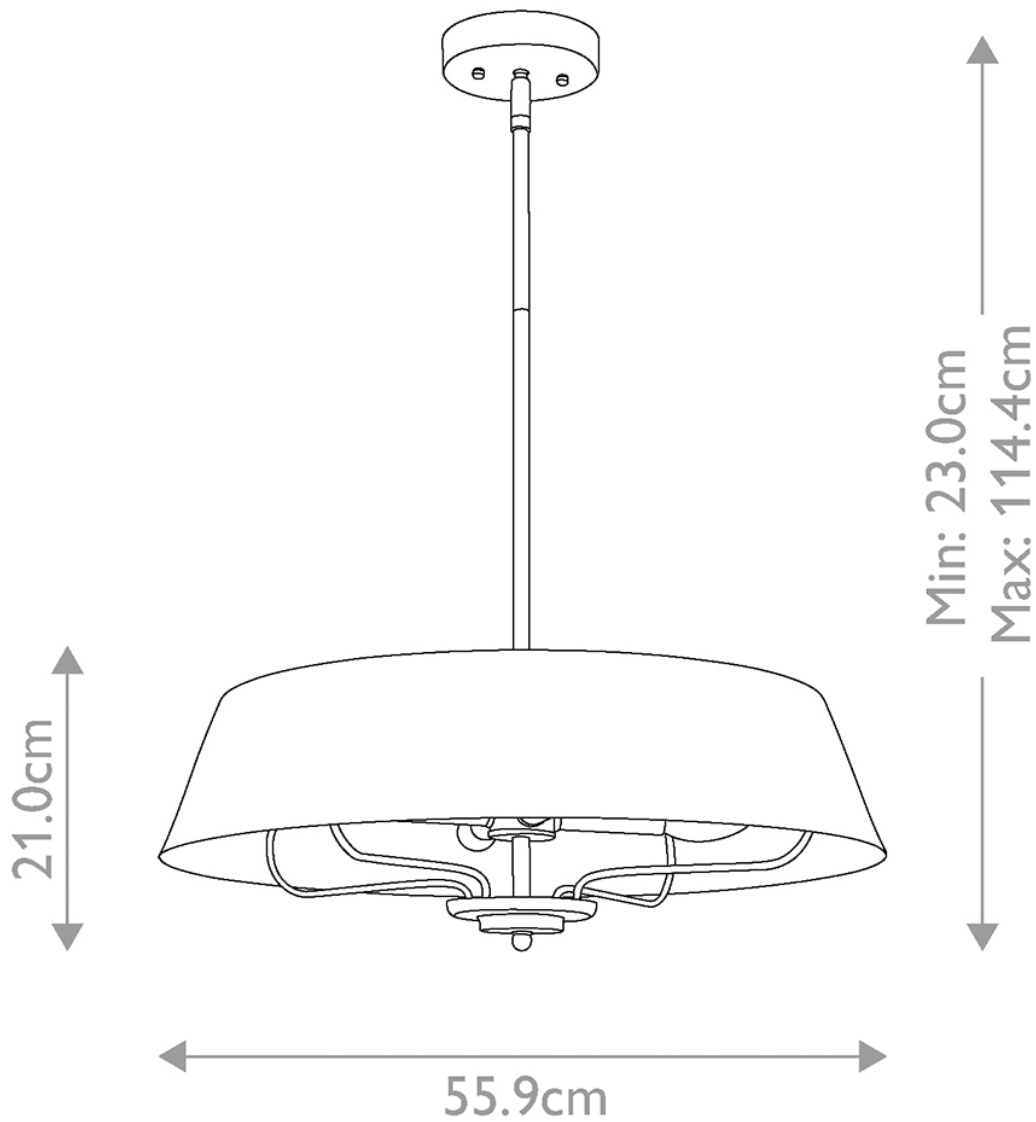

Kichler Lighting - Luella - KL-LUELLA-4P-BNB - Brushed Brass 4 Light Ceiling Pendant Light

CONTACT