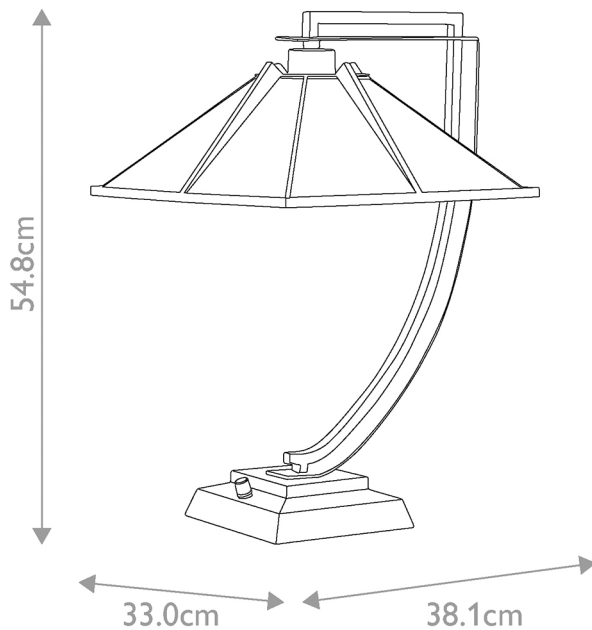

Quoizel Lighting - Pomeroy - QZ-POMEROY-TL - Western Bronze Tiffany Art Glass Table Lamp With Shade

**REFERENCE**

- SKU: FCL-26099
- Supplier SKU: QZ-POMEROY-TL
- Barcode: 5024005012351

**DESCRIPTION**

Tiffany lamps come in a variety of styles and Pomeroy is no exception. Featuring an overhang design the shade is a soft yellow and appears to hover in the center of the lamp base that is finished in Western Bronze. Glass color in Tiffany lighting products vary in color. No two pieces are identical.

**CATEGORY**

- Brand: Quoizel Lighting
- Family: Pomeroy
- Category: Indoor Lighting / Table / Shade Included

**APPEARANCE**

- Base: Western Bronze
- Shade: Tiffany Art Glass

**DIMENSION**

- Height: 548mm
- Width: 330mm
- Depth: 381mm
- Weight: 5.4kg

**LIGHT SOURCE**

- Lamp included: No
- Lamp detail: 60W Max E27 ES (required)
- Non-dimmable
- Energy class: Not applicable
- Switch: Toggle On/Off Switch

**SPECIFICATION**

- Ingress protection: IP20
- Class: Class I - Single Insulated, Earthed
- Voltage: 240V